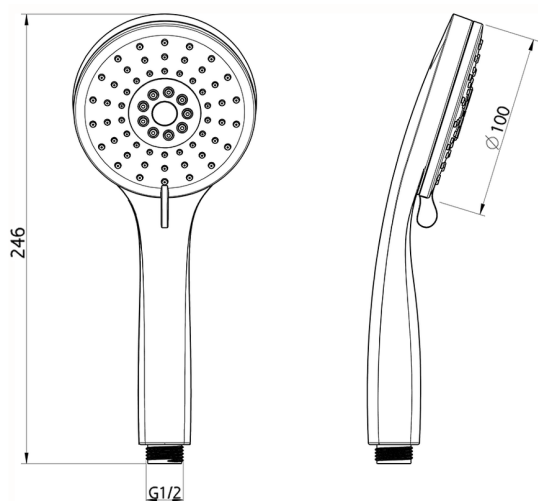

Handshower SHOWER_SS014420

MODEL **SS014420**

Handshower, 3 sprays D.100 mm ABS

AVAILABLE FINISHINGS

- **21** 21 Chrome
- **40** 40 Matt Black
- **2B** 2B Polished Nickel
- **2F** 2F Brushed Nickel
- **4Q** 4Q Matt White
- **26** 26 Old Copper
- **2W** 2W Brushed Gold

CHARACTERISTICS

2026-06-10