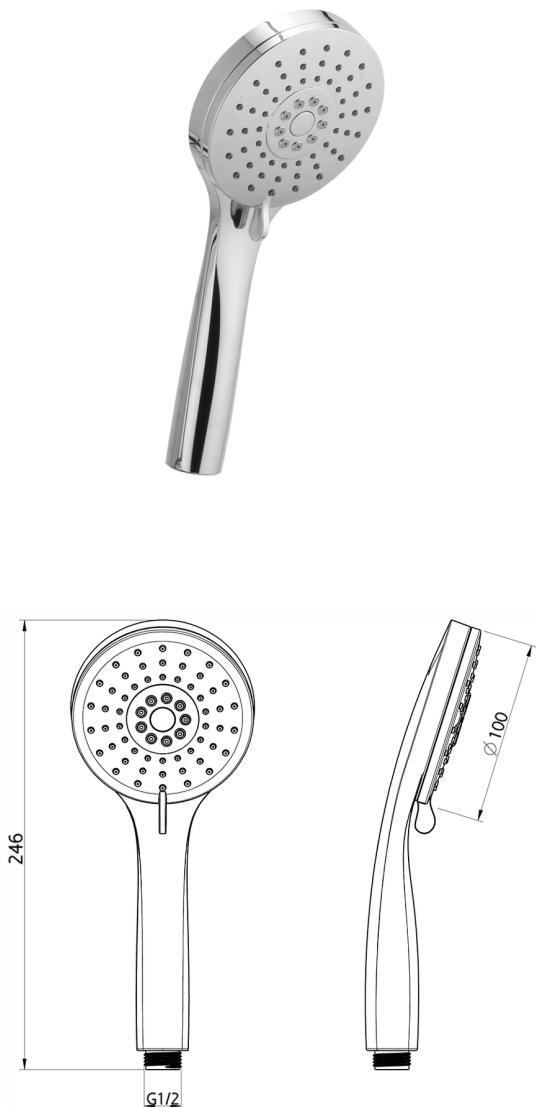

Handshower SHOWER_SS014420

MODEL **SS014420**

Handshower, 3 sprays D.100 mm ABS

AVAILABLE FINISHINGS

- **21** 21 Chrome
- **40** 40 Matt Black
- **2B** 2B Polished Nickel
- **2F** 2F Brushed Nickel
- **4Q** 4Q Matt White
- **26** 26 Old Copper
- **2W** 2W Brushed Gold

CHARACTERISTICS

2026-06-10