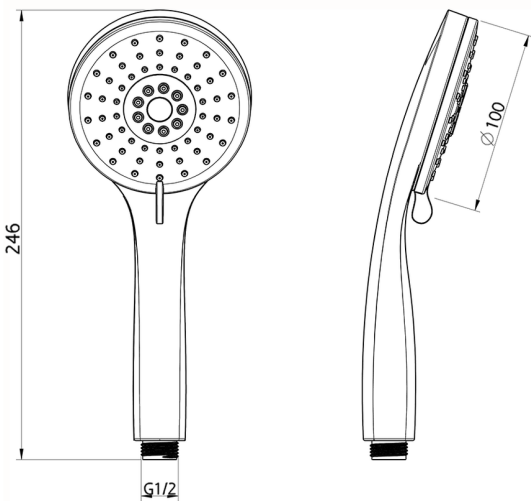

Handshower SHOWER_SS014420

MODEL **SS014420**

Handshower, 3 sprays D.100 mm ABS

AVAILABLE FINISHINGS

- **21** 21 Chrome
- **40** 40 Matt Black
- **2B** 2B Polished Nickel
- **2F** 2F Brushed Nickel
- **4Q** 4Q Matt White
- **26** 26 Old Copper
- **2W** 2W Brushed Gold

CHARACTERISTICS

2026-04-30