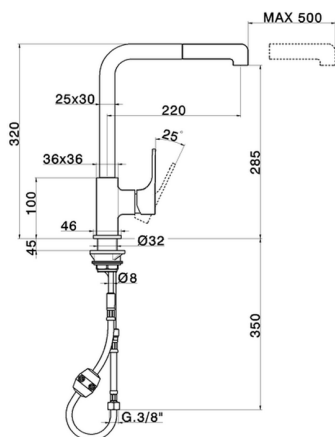

## Single lever sink mixer ES with pull out handspray KITCHEN\_CU100575

MODEL **CU100575**

Single lever sink mixer ES with pull out handspray, swivel spout, 2 sprays handshower, 175 cm. Nylon Flexible hoses

### CHARACTERISTICS

Cartridge Spare Parts **ZZ96691000**

**25 mm Cartridge**