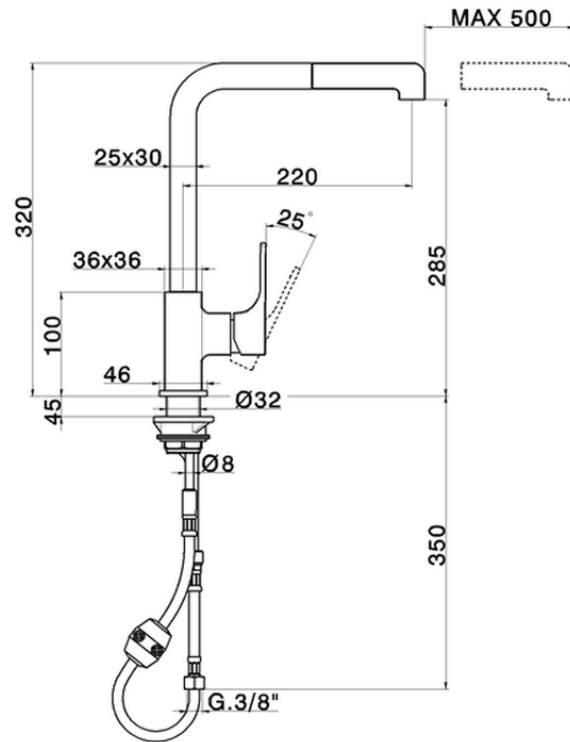

Single lever sink mixer ES with pull out handspray KITCHEN_CU100575

CU100575

<https://en.huberitalia.com/single-lever-sink-mixer-es-with-pull-out-handspray-kitchen-cu100575>

2026-04-08