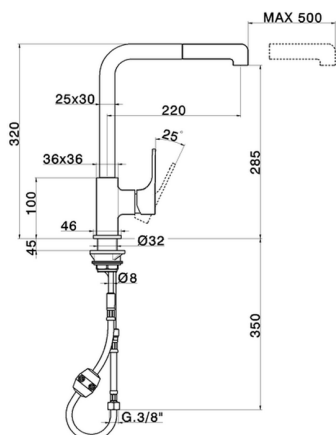

Single lever sink mixer ES with pull out handspray KITCHEN_CU100575

MODEL **CU100575**

Single lever sink mixer ES with pull out handspray, swivel spout, 2 sprays handshower, 175 cm. Nylon Flexible hoses

AVAILABLE FINISHINGS

-  **21** 21 Chrome
-  **2B** 2B Polished Nickel
-  **2F** 2F Brushed Nickel
-  **40** 40 Matt Black

CHARACTERISTICS

Cartridge Spare Parts **ZZ96691000**

25 mm Cartridge

EnergySave

Thanks to the EnergySave device, only cold water will be drawn if the lever is operated in the central position, so that the water heater will not be engaged and no hot water wasted, leading to considerable savings in energy and costs. The temperature can be adjusted by rotating the lever to the left, until the desired temperature is reached.