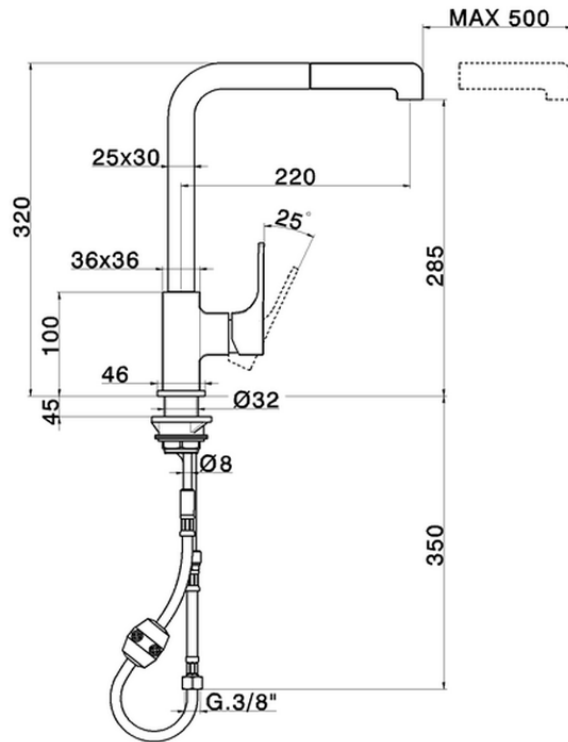

Single lever sink mixer ES with pull out handspray KITCHEN_CU100575

CU100575

<https://en.huberitalia.com/single-lever-sink-mixer-es-with-pull-out-handspray-kitchen-cu100575>

2026-04-05