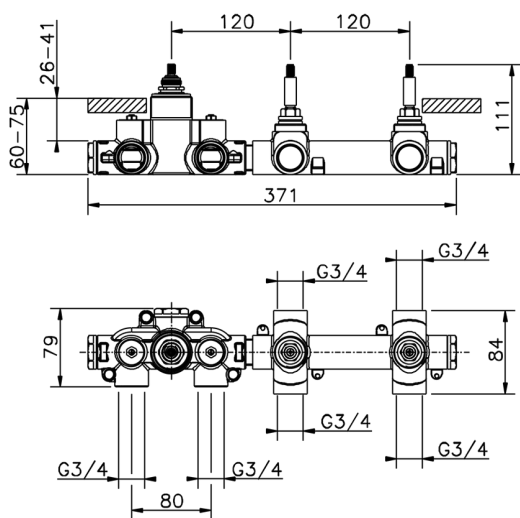

## 2 Function Concealed Thermostatic Valve CONCEALED\_ZB01R200

MODEL **ZB01R200**

2 Function Concealed Thermostatic Valve

AVAILABLE FINISHINGS

CHARACTERISTICS

Installation	<b>Concealed</b>
Cartridge Spare Parts	<b>23.51A.HF</b>
<b>HF Thermostatic Valve</b>	
Concealed	<b>1</b>