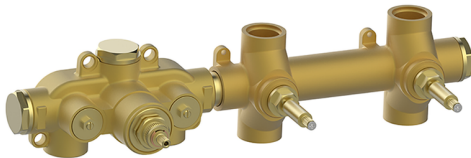

## Cover Part for 2 Function Concealed Thermo Valve NUOVA EGO\_NE01R200

MODEL **NE01R200**

Cover Part for 2 Function Concealed Thermo Valve, for item ZB01R200

### CHARACTERISTICS

Installation **Concealed**  
 Required concealed parts **ZB01R200**

### Thermostatic

The Huber thermostatic is your personal water manager, helping you to handle, control and save water and energy.

**2 Function Concealed Thermostatic Valve CONCEALED\_ZB01R200**

MODEL **ZB01R200**

2 Function Concealed Thermostatic Valve

AVAILABLE FINISHINGS

 **04** 04 Without finishing

CHARACTERISTICS

Installation	<b>Concealed</b>
Cartridge Spare Parts	<b>23.51A.HF</b>
<b>HF Thermostatic Valve</b>	
Concealed	<b>1</b>