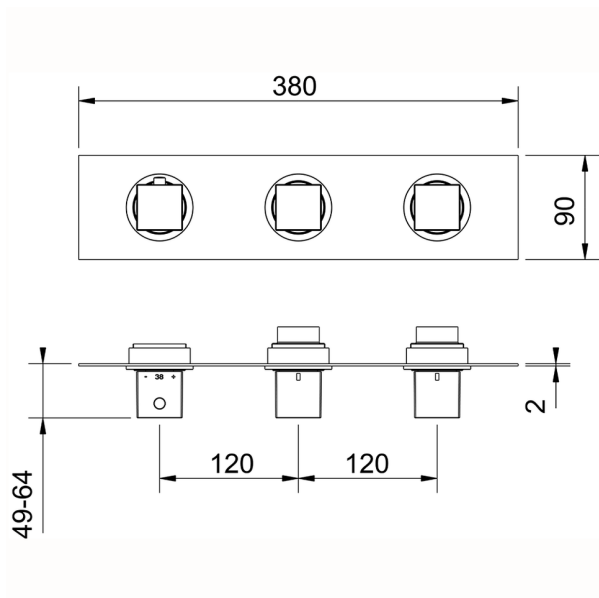

Cover Part for 2 Function Concealed Thermo Valve NUOVA EGO_NE01R200

MODEL **NE01R200**

Cover Part for 2 Function Concealed Thermo Valve, for item ZB01R200

AVAILABLE FINISHINGS

- **21** 21 Chrome
- **2F** 2F Brushed Nickel
- **40** 40 Matt Black
- **4Q** 4Q Matt White

CHARACTERISTICS

Installation **Concealed**
Required concealed parts **ZB01R200**

Thermostatic

The Huber thermostatic is your personal water manager, helping you to handle, control and save water and energy.