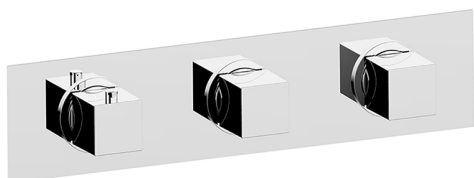

Cover Part for 2 Function Concealed Thermo Valve NUOVA EGO_NE01R200

MODEL **NE01R200**

Cover Part for 2 Function Concealed Thermo Valve, for item ZB01R200

AVAILABLE FINISHINGS

- **21** 21 Chrome
- **2F** 2F Brushed Nickel
- **40** 40 Matt Black
- **4Q** 4Q Matt White

CHARACTERISTICS

Installation **Concealed**
Required concealed parts **ZB01R200**

Thermostatic

The Huber thermostatic is your personal water manager, helping you to handle, control and save water and energy.