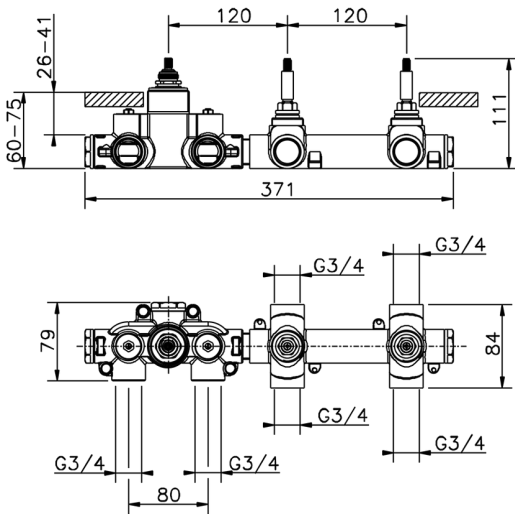

2 Function Concealed Thermostatic Valve

AVAILABLE FINISHINGS

 **04** 04 Without finishing

CHARACTERISTICS

Installation	<b>Concealed</b>
Cartridge Spare Parts	<b>23.51A.HF</b>
<b>HF Thermostatic Valve</b>	
Concealed	<b>1</b>