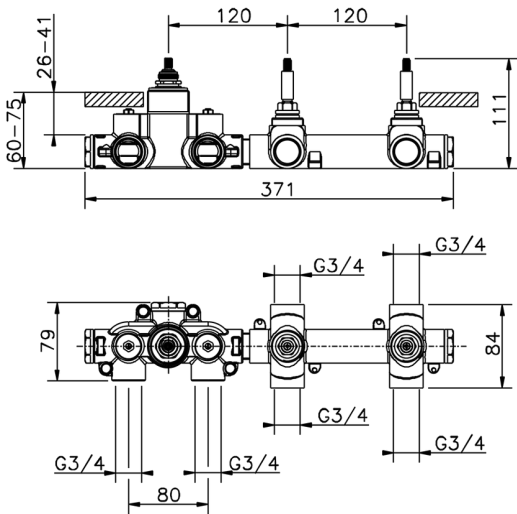

2 Function Concealed Thermostatic Valve

AVAILABLE FINISHINGS

 **04** 04 Without finishing

CHARACTERISTICS

|                              |                  |
|------------------------------|------------------|
| Installation                 | <b>Concealed</b> |
| Cartridge Spare Parts        | <b>23.51A.HF</b> |
| <b>HF Thermostatic Valve</b> |                  |
| Concealed                    | <b>1</b>         |