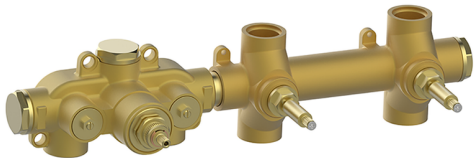

## Cover Part for 2 Function Concealed Thermo Valve NUOVA EGO\_NE01R200

MODEL **NE01R200**

Cover Part for 2 Function Concealed Thermo Valve, for item ZB01R200

### CHARACTERISTICS

Installation **Concealed**  
 Required concealed parts **ZB01R200**

### Thermostatic

The Huber thermostatic is your personal water manager, helping you to handle, control and save water and energy.

**2 Function Concealed Thermostatic Valve CONCEALED\_ZB01R200**

MODEL **ZB01R200**

2 Function Concealed Thermostatic Valve

AVAILABLE FINISHINGS

 **04** 04 Without finishing

CHARACTERISTICS

|                              |                  |
|------------------------------|------------------|
| Installation                 | <b>Concealed</b> |
| Cartridge Spare Parts        | <b>23.51A.HF</b> |
| <b>HF Thermostatic Valve</b> |                  |
| Concealed                    | <b>1</b>         |