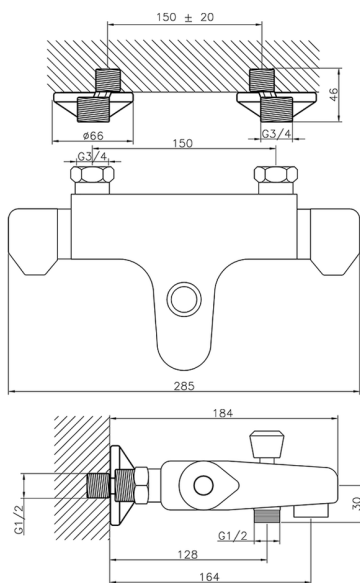

Thermostatic

The Huber thermostatic is your personal water manager, helping you to handle, control and save water and energy.

2024-11-15