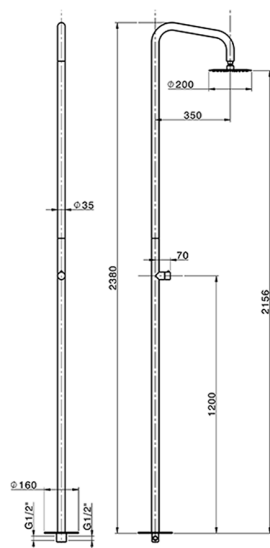

Free Standing Progressive Shower Column COMMUNITY_LX005130

MODEL **LX005130**

Free Standing Progressive Shower Column, for Indoor/Outdoor use, D.200 mm INOX round showerhead, INOX AISI 316L

AVAILABLE FINISHINGS

D1 D1 Brushed Inox

CHARACTERISTICS

Cartridge Spare Parts **ZZ9C292000**

25 mm Progressive single-lever cartridge

2024-11-23