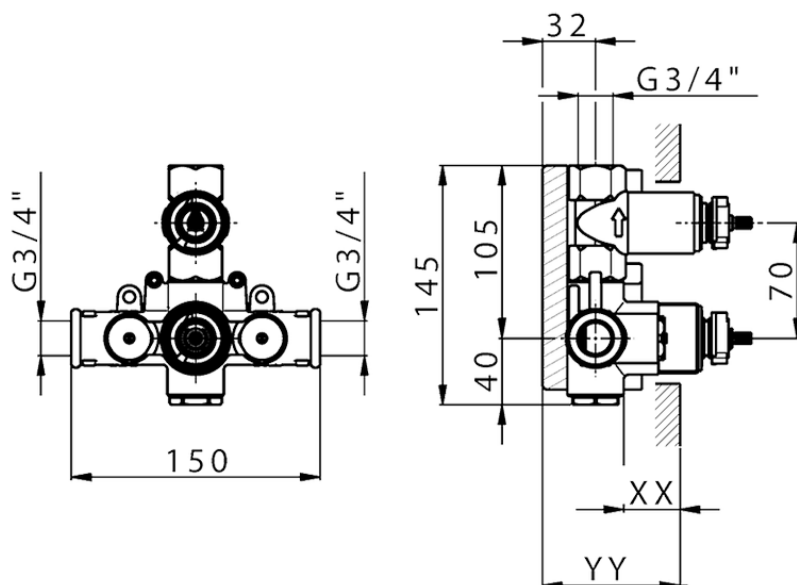

1-outlet Concealed thermostatic shower valve CONCEALED_ZB007361

Piastra/Plate/Plaque/Platte/Placa

2-3mm: XX 25-40 YY 76-91

10 mm: XX 16-31 YY 65-80