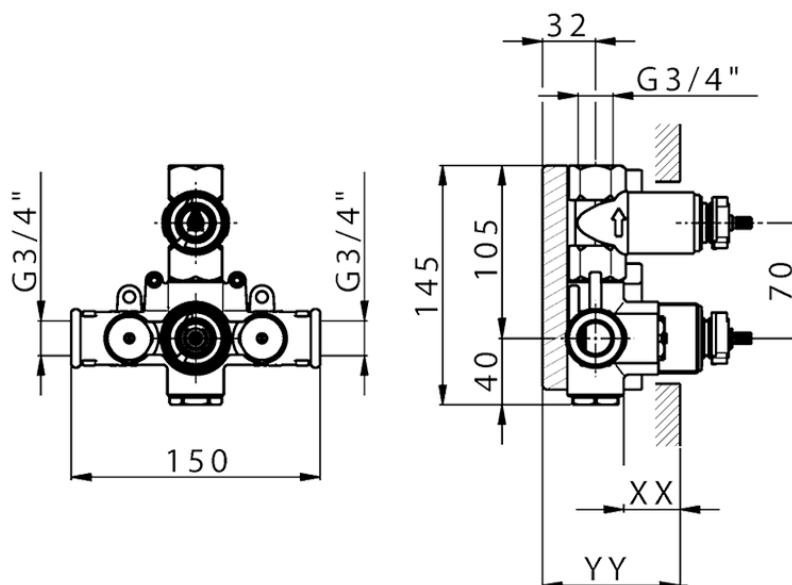

1-outlet Concealed thermostatic shower valve CONCEALED_ZB007361

Piastra/Plate/Plaque/Platte/Placa

2-3mm: XX 25-40 YY 76-91

10 mm: XX 16-31 YY 65-80