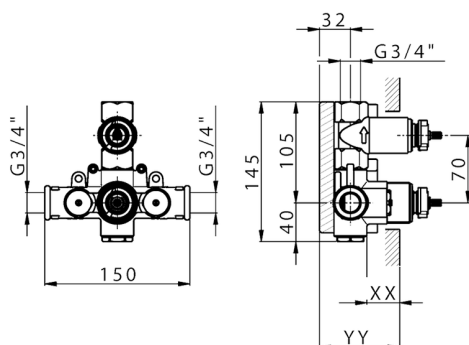

1-outlet Concealed thermostatic shower valve CONCEALED_ZB007361

MODEL **ZB007361**

1-outlet Concealed thermostatic shower valve, stopvalve with 3/4" outlet, without trim kit

AVAILABLE FINISHINGS

CHARACTERISTICS

Installation	Concealed
Cartridge Spare Parts	23.51A.HF
HF Thermostatic Valve	
Concealed	1

Piastra/Plate/Plaque/Platte/Placa

2-3mm: XX 25-40 YY 76-91

10 mm: XX 16-31 YY 65-80

Thermostatic

The Huber thermostatic is your personal water manager, helping you to handle, control and save water and energy.

1-outlet Concealed thermostatic shower valve CONCEALED_ZB007361

ZB007361

<https://en.huberitalia.com/1-outlet-concealed-thermostatic-shower-valve-concealed-zb007361>

2026-04-09