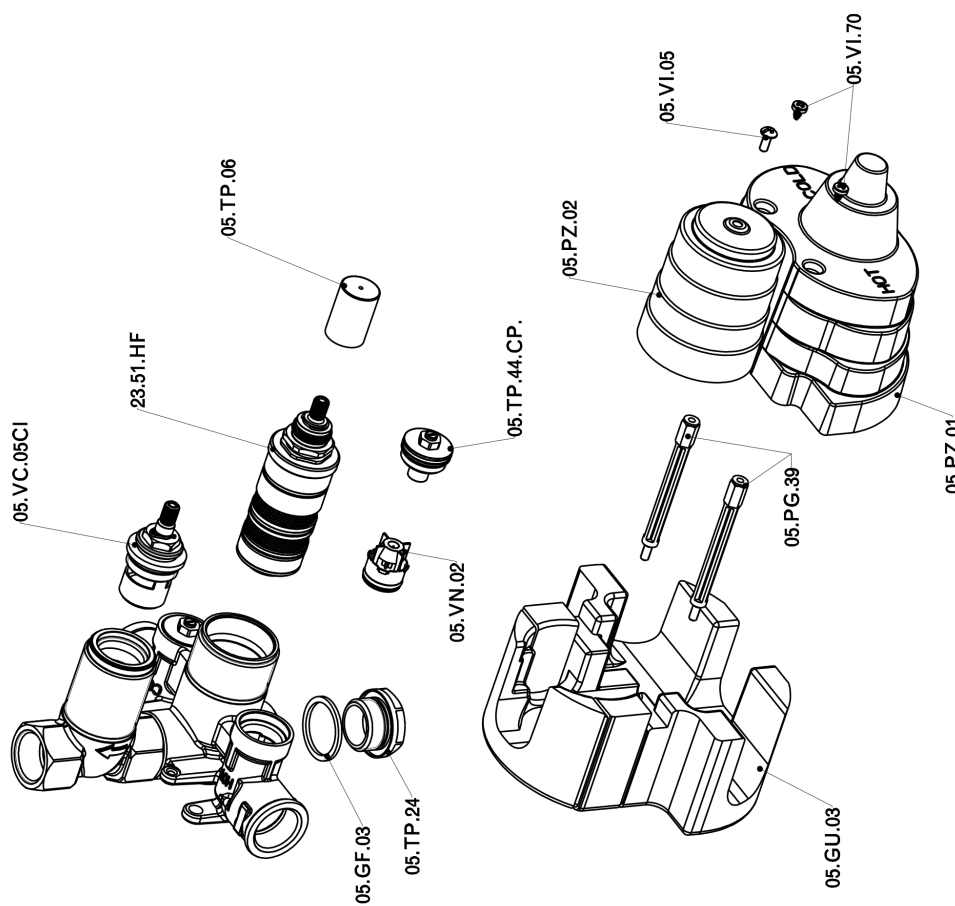

## 1-outlet Concealed thermostatic shower valve CONCEALED\_ZB007361

MODEL **ZB007361**

1-outlet Concealed thermostatic shower valve, stopvalve with 3/4" outlet, without trim kit

AVAILABLE FINISHINGS

CHARACTERISTICS

Installation	<b>Concealed</b>
Cartridge Spare Parts	<b>23.51A.HF</b>
<b>HF Thermostatic Valve</b>	
Concealed	<b>1</b>

Piastra/Plate/Plaque/Platte/Placa

2-3mm: XX 25-40 YY 76-91

10 mm: XX 16-31 YY 65-80

## 1-outlet Concealed thermostatic shower valve CONCEALED\_ZB007361

ZB007361

<https://en.huberitalia.com/1-outlet-concealed-thermostatic-shower-valve-concealed-zb007361>

2026-06-19