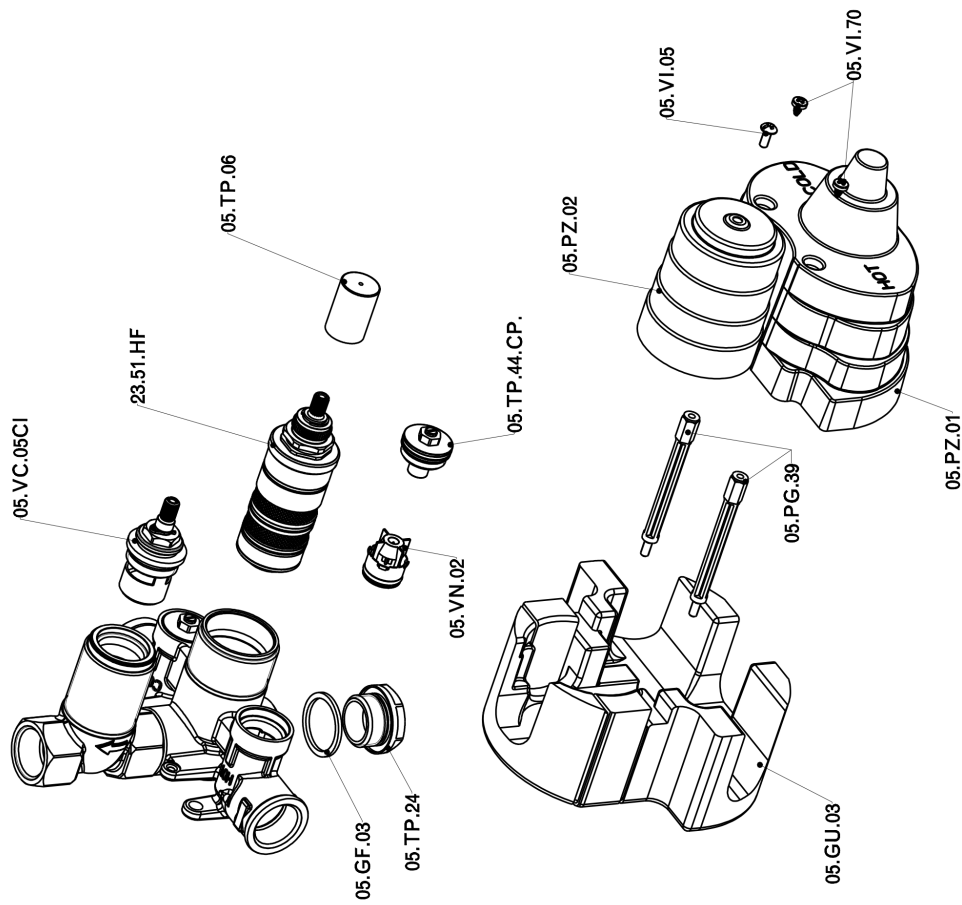

1-outlet Concealed thermostatic shower valve CONCEALED_ZB007361

MODEL **ZB007361**

1-outlet Concealed thermostatic shower valve, stopvalve with 3/4" outlet, without trim kit

AVAILABLE FINISHINGS

CHARACTERISTICS

Installation	Concealed
Cartridge Spare Parts	23.51A.HF
HF Thermostatic Valve	
Concealed	1

Piastra/Plate/Plaque/Platte/Placa

2-3mm: XX 25-40 YY 76-91

10 mm: XX 16-31 YY 65-80

Thermostatic

The Huber thermostatic is your personal water manager, helping you to handle, control and save water and energy.

1-outlet Concealed thermostatic shower valve CONCEALED_ZB007361

ZB007361

<https://en.huberitalia.com/1-outlet-concealed-thermostatic-shower-valve-concealed-zb007361>

2026-04-09