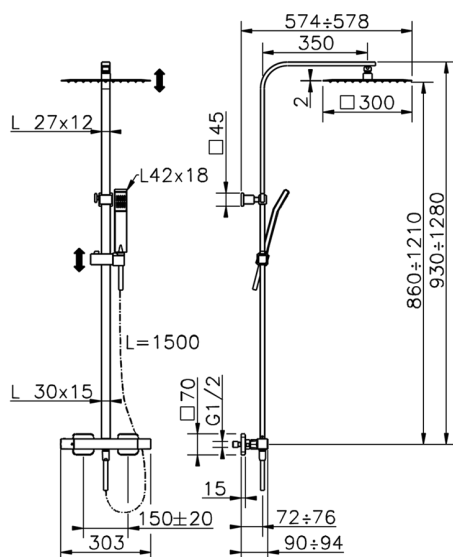

2-function Thermostatic shower set COLUMNS_QTC8603H

MODEL **QTC8603H**

2-function Thermostatic shower set, 2-outlet devia stop, adjustable riser column, sliding handshower holder, 42x18 mm ABS Quad one spray handshower, 300x300 mm INOX square showerhead 2 mm thick, 150 cm smooth SILVERFLEX Flexible Hose

AVAILABLE FINISHINGS

CHARACTERISTICS

Cartridge Spare Parts **ZZ96551000**

TMX 25 Thermostatic Valve

DeviaStop

The Huber Devia Stop technology allows to adjust the water flow and to direct it to the selected output point (overhead soaker, hand shower, etc).