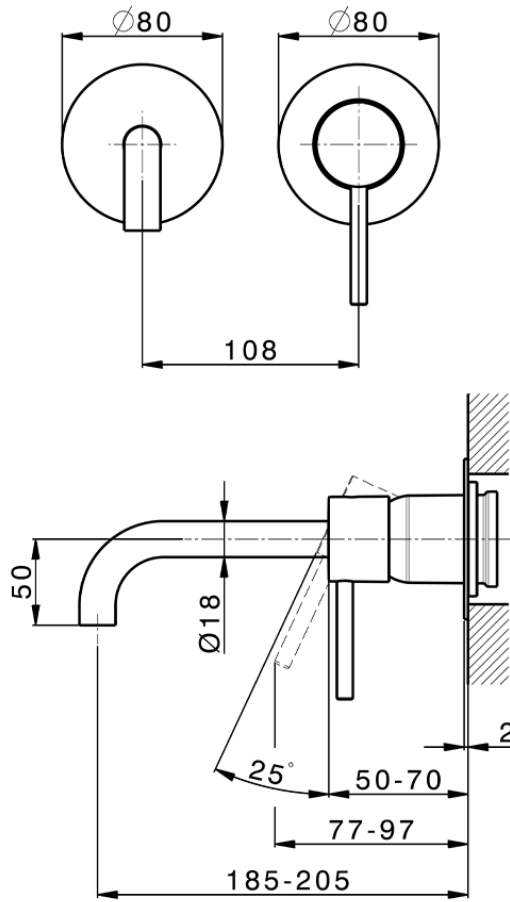

Exposed part for single lever washbasin valve M32\_MT005510

MT005510

<https://en.huberitalia.com/exposed-part-for-single-lever-washbasin-valve-m32-mt005510>

Piastra/Plate/Plaque/Platte/Placa

2-3mm: XX 56-76

10mm: XX 48-68