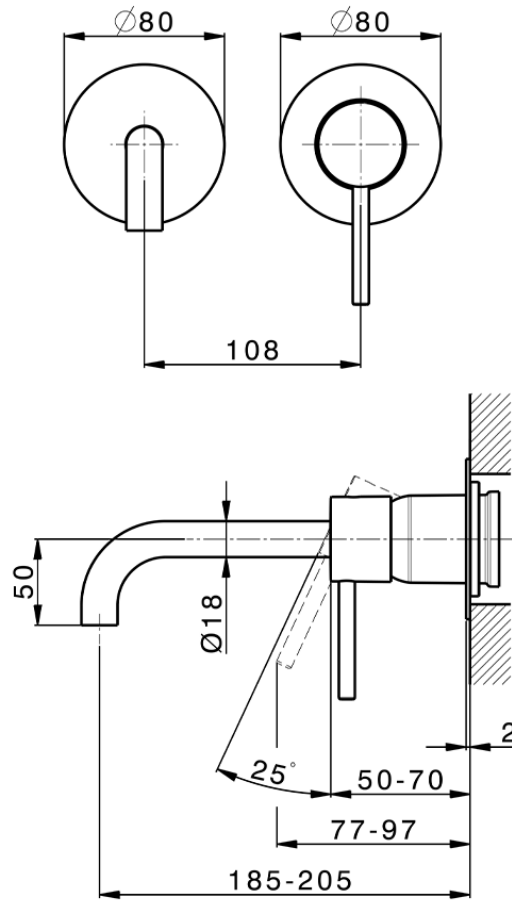

Exposed part for single lever washbasin valve M32\_MT005510

MT005510

<https://en.huberitalia.com/exposed-part-for-single-lever-washbasin-valve-m32-mt005510>

Piastra/Plate/Plaque/Platte/Placa

2-3mm: XX 56-76

10mm: XX 48-68