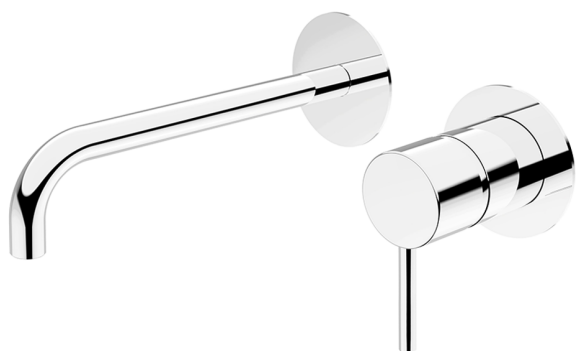

Exposed part for single lever washbasin valve M32_MT005510

MODEL **MT005510**

Exposed part for single lever washbasin valve, without concealed part, spout L.200 mm, for item Easy-Box ZB002450 and art. ZB025510

AVAILABLE FINISHINGS

-  **21** 21 Chrome
-  **26** 26 Old Copper
-  **2F** 2F Brushed Nickel
-  **2W** 2W Brushed Gold
-  **40** 40 Matt Black
-  **4Q** 4Q Matt White

CHARACTERISTICS

Installation **Concealed**
 Required concealed parts **ZB002450**

Concealed single lever washbasin mixer Easy-Box CONCEALED_ZB002450

MODEL **ZB002450**

Concealed single lever washbasin mixer
Easy-Box, with protection guard box, without trim kit

AVAILABLE FINISHINGS

CHARACTERISTICS

Installation	Concealed
Cartridge Spare Parts	ZZ95409000
35 mm Cartridge	
Concealed	1

Piastra/Plate/Plaque/Platte/Placa

2-3mm: XX 56-76

10mm: XX 48-68

DeviaStop

The Huber Devia Stop technology allows to adjust the water flow and to direct it to the selected output point (overhead soaker, hand shower, etc).