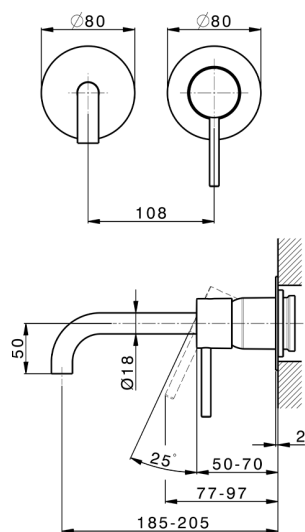

Exposed part for single lever washbasin valve M32_MT005510

MODEL **MT005510**

Exposed part for single lever washbasin valve, without concealed part, spout L.200 mm, for item Easy-Box ZB002450 and art. ZB025510

Concealed single lever washbasin mixer Easy-Box CONCEALED_ZB002450

MODEL **ZB002450**

Concealed single lever washbasin mixer
Easy-Box, with protection guard box, without trim kit

AVAILABLE FINISHINGS

CHARACTERISTICS

Installation	Concealed
Cartridge Spare Parts	ZZ95409000
35 mm Cartridge	
Concealed	1

Piastra/Plate/Plaque/Platte/Placa

2-3mm: XX 56-76

10mm: XX 48-68

DeviaStop

The Huber Devia Stop technology allows to adjust the water flow and to direct it to the selected output point (overhead soaker, hand shower, etc).