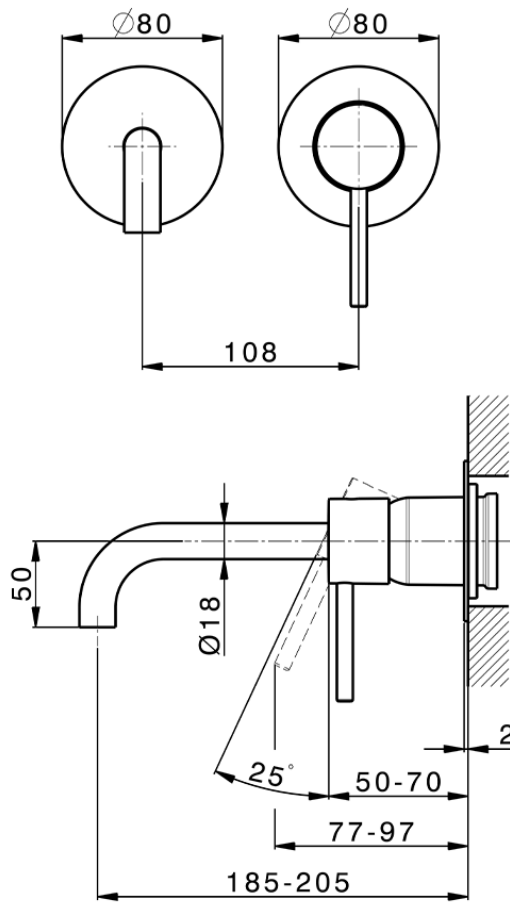

Exposed part for single lever washbasin valve M32_MT005510

MT005510

<https://en.huberitalia.com/exposed-part-for-single-lever-washbasin-valve-m32-mt005510>

Piastra/Plate/Plaque/Platte/Placa

2-3mm: XX 56-76

10mm: XX 48-68