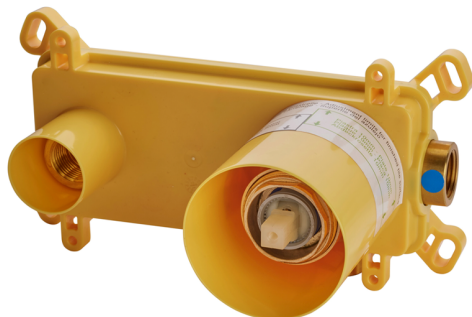

Exposed part for single lever washbasin valve M32_MT005510

MODEL **MT005510**

Exposed part for single lever washbasin valve, without concealed part, spout L.200 mm, for item Easy-Box ZB002450 and art. ZB025510

AVAILABLE FINISHINGS

-  **21** 21 Chrome
-  **26** 26 Old Copper
-  **2F** 2F Brushed Nickel
-  **2W** 2W Brushed Gold
-  **40** 40 Matt Black
-  **4Q** 4Q Matt White

CHARACTERISTICS

Installation **Concealed**
 Required concealed parts **ZB002450**

Concealed single lever washbasin mixer Easy-Box CONCEALED_ZB002450

MODEL **ZB002450**

Concealed single lever washbasin mixer
Easy-Box, with protection guard box, without trim kit

AVAILABLE FINISHINGS

CHARACTERISTICS

Installation	Concealed
Cartridge Spare Parts	ZZ95409000
35 mm Cartridge	
Concealed	1

Piastra/Plate/Plaque/Platte/Placa

2-3mm: XX 56-76

10mm: XX 48-68

DeviaStop

The Huber Devia Stop technology allows to adjust the water flow and to direct it to the selected output point (overhead soaker, hand shower, etc).