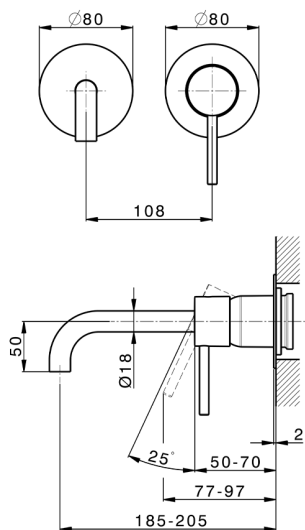

Exposed part for single lever washbasin valve M32_MT005510

MODEL **MT005510**

Exposed part for single lever washbasin valve, without concealed part, spout L.200 mm, for item Easy-Box ZB002450 and art. ZB025510

Concealed single lever washbasin mixer Easy-Box CONCEALED_ZB002450

MODEL **ZB002450**

Concealed single lever washbasin mixer
Easy-Box, with protection guard box, without trim kit

AVAILABLE FINISHINGS

CHARACTERISTICS

Installation	Concealed
Cartridge Spare Parts	ZZ95409000
35 mm Cartridge	
Concealed	1

Piastra/Plate/Plaque/Platte/Placa

2-3mm: XX 56-76

10mm: XX 48-68

DeviaStop

The Huber Devia Stop technology allows to adjust the water flow and to direct it to the selected output point (overhead soaker, hand shower, etc).