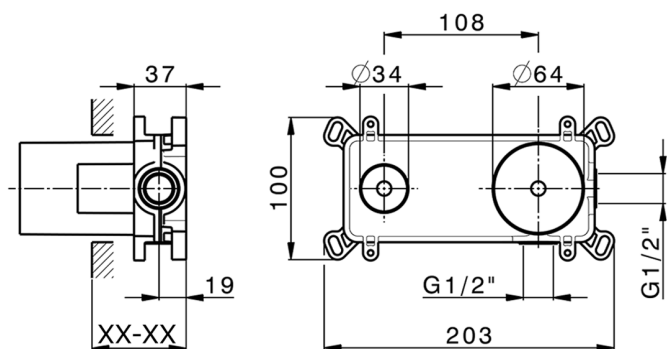

Exposed part for single lever washbasin valve M32_MT005510

MODEL **MT005510**

Exposed part for single lever washbasin valve, without concealed part, spout L.200 mm, for item Easy-Box ZB002450 and art. ZB025510

Concealed single lever washbasin mixer Easy-Box CONCEALED_ZB002450

MODEL **ZB002450**

Concealed single lever washbasin mixer
Easy-Box, with protection guard box, without trim kit

AVAILABLE FINISHINGS

CHARACTERISTICS

Installation	Concealed
Cartridge Spare Parts	ZZ95409000
35 mm Cartridge	
Concealed	1

Piastra/Plate/Plaque/Platte/Placa

2-3mm: XX 56-76

10mm: XX 48-68

DeviaStop

The Huber Devia Stop technology allows to adjust the water flow and to direct it to the selected output point (overhead soaker, hand shower, etc).