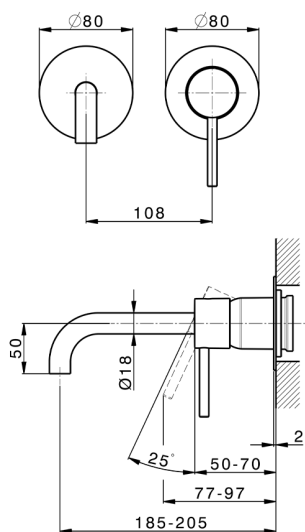

## Exposed part for single lever washbasin valve M32\_MT005510

MODEL **MT005510**

Exposed part for single lever washbasin valve, without concealed part, spout L.200 mm, for item Easy-Box ZB002450 and art. ZB025510

## Concealed single lever washbasin mixer Easy-Box CONCEALED\_ZB002450

MODEL **ZB002450**

Concealed single lever washbasin mixer  
Easy-Box, with protection guard box, without trim kit

AVAILABLE FINISHINGS

CHARACTERISTICS

Installation	<b>Concealed</b>
Cartridge Spare Parts	<b>ZZ95409000</b>
<b>35 mm Cartridge</b>	
Concealed	<b>1</b>

Piastra/Plate/Plaque/Platte/Placa

2-3mm: XX 56-76

10mm: XX 48-68