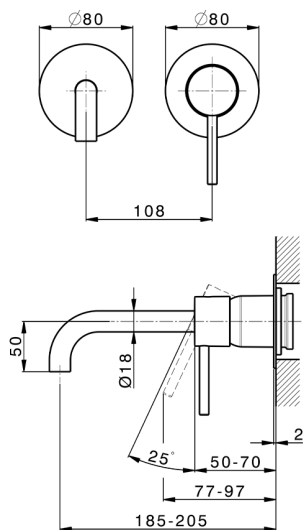

Exposed part for single lever washbasin valve M32_MT005510

MODEL **MT005510**

Exposed part for single lever washbasin valve, without concealed part, spout L.200 mm, for item Easy-Box ZB002450 and art. ZB025510

Concealed single lever washbasin mixer Easy-Box CONCEALED_ZB002450

MODEL **ZB002450**

Concealed single lever washbasin mixer
Easy-Box, with protection guard box, without trim kit

AVAILABLE FINISHINGS

CHARACTERISTICS

Installation	Concealed
Cartridge Spare Parts	ZZ95409000
35 mm Cartridge	
Concealed	1

Piastra/Plate/Plaque/Platte/Placa

2-3mm: XX 56-76

10mm: XX 48-68

DeviaStop

The Huber Devia Stop technology allows to adjust the water flow and to direct it to the selected output point (overhead soaker, hand shower, etc).