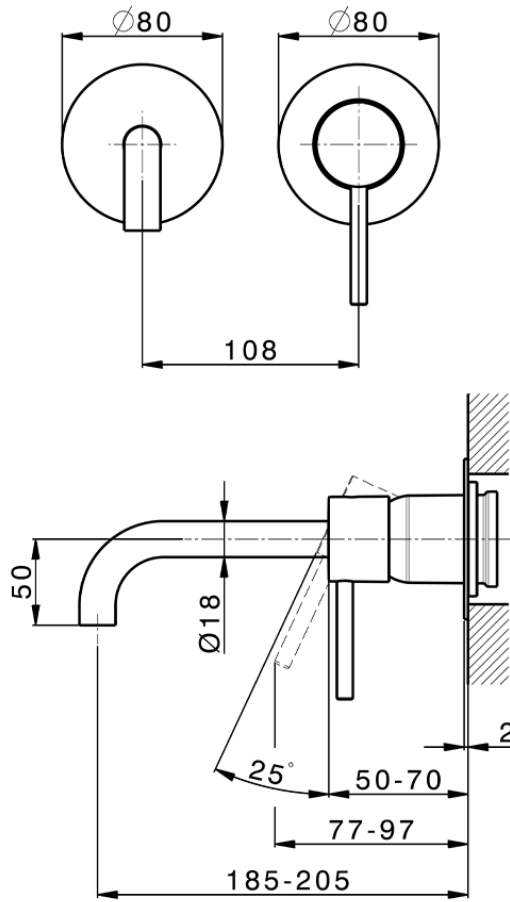

Exposed part for single lever washbasin valve M32_MT005510

MT005510

<https://en.huberitalia.com/exposed-part-for-single-lever-washbasin-valve-m32-mt005510>

Piastra/Plate/Plaque/Platte/Placa

2-3mm: XX 56-76

10mm: XX 48-68