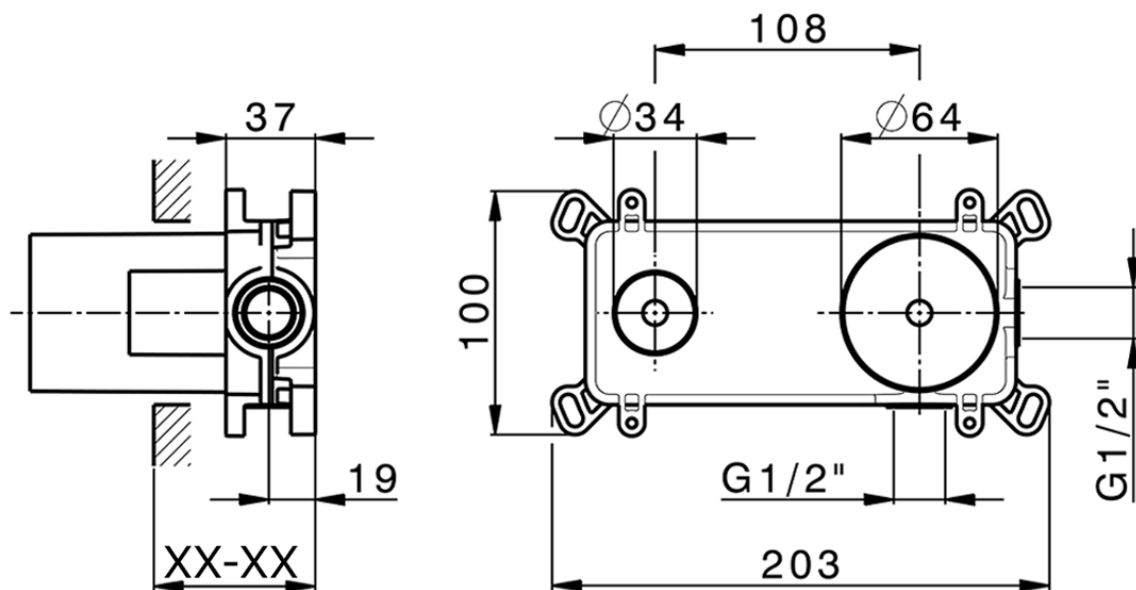

Exposed part for single lever washbasin valve M32\_MT005510

MT005510

<https://en.huberitalia.com/exposed-part-for-single-lever-washbasin-valve-m32-mt005510>

Piastra/Plate/Plaque/Platte/Placa

2-3mm: XX 56-76

10mm: XX 48-68