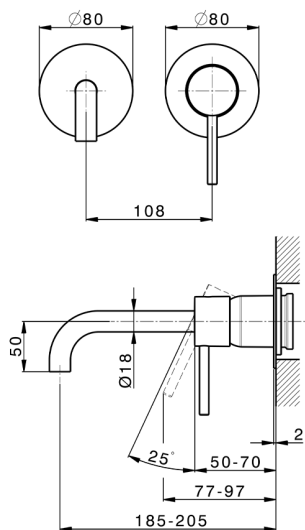

## Exposed part for single lever washbasin valve M32\_MT005510

MODEL **MT005510**

Exposed part for single lever washbasin valve, without concealed part, spout L.200 mm, for item Easy-Box ZB002450 and art. ZB025510

CHARACTERISTICS

|                        |                   |
|------------------------|-------------------|
| Installation           | <b>Concealed</b>  |
| Cartridge Spare Parts  | <b>ZZ95409000</b> |
| <b>35 mm Cartridge</b> |                   |
| Concealed              | <b>1</b>          |

Piastra/Plate/Plaque/Platte/Placa

2-3mm: XX 56-76

10mm: XX 48-68