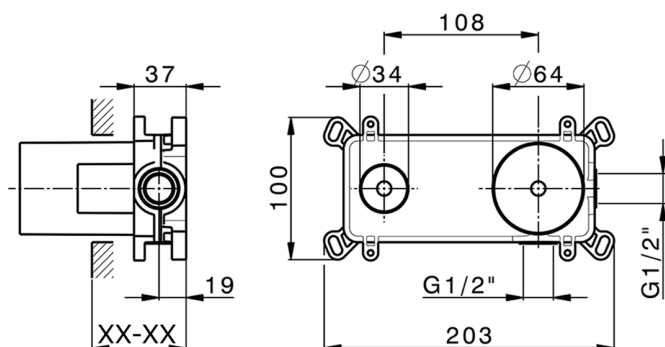

Exposed part for single lever washbasin valve M32_MT005510

MODEL **MT005510**

Exposed part for single lever washbasin valve, without concealed part, spout L.200 mm, for item Easy-Box ZB002450 and art. ZB025510

Concealed single lever washbasin mixer Easy-Box CONCEALED_ZB002450

MODEL **ZB002450**

Concealed single lever washbasin mixer
Easy-Box, with protection guard box, without trim kit

AVAILABLE FINISHINGS

CHARACTERISTICS

Installation	Concealed
Cartridge Spare Parts	ZZ95409000
35 mm Cartridge	
Concealed	1

Piastra/Plate/Plaque/Platte/Placa

2-3mm: XX 56-76

10mm: XX 48-68

DeviaStop

The Huber Devia Stop technology allows to adjust the water flow and to direct it to the selected output point (overhead soaker, hand shower, etc).