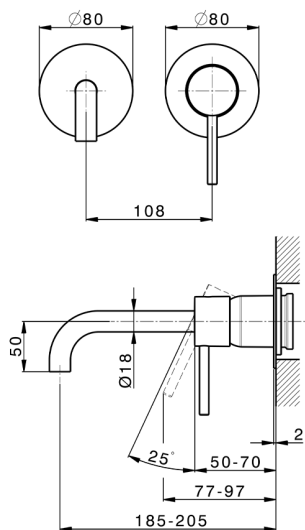

## Exposed part for single lever washbasin valve M32\_MT005510

MODEL **MT005510**

Exposed part for single lever washbasin valve, without concealed part, spout L.200 mm, for item Easy-Box ZB002450 and art. ZB025510

## Concealed single lever washbasin mixer Easy-Box CONCEALED\_ZB002450

MODEL **ZB002450**

Concealed single lever washbasin mixer  
Easy-Box, with protection guard box, without trim kit

AVAILABLE FINISHINGS

CHARACTERISTICS

Installation	<b>Concealed</b>
Cartridge Spare Parts	<b>ZZ95409000</b>
<b>35 mm Cartridge</b>	
Concealed	<b>1</b>

Piastra/Plate/Plaque/Platte/Placa

2-3mm: XX 56-76

10mm: XX 48-68