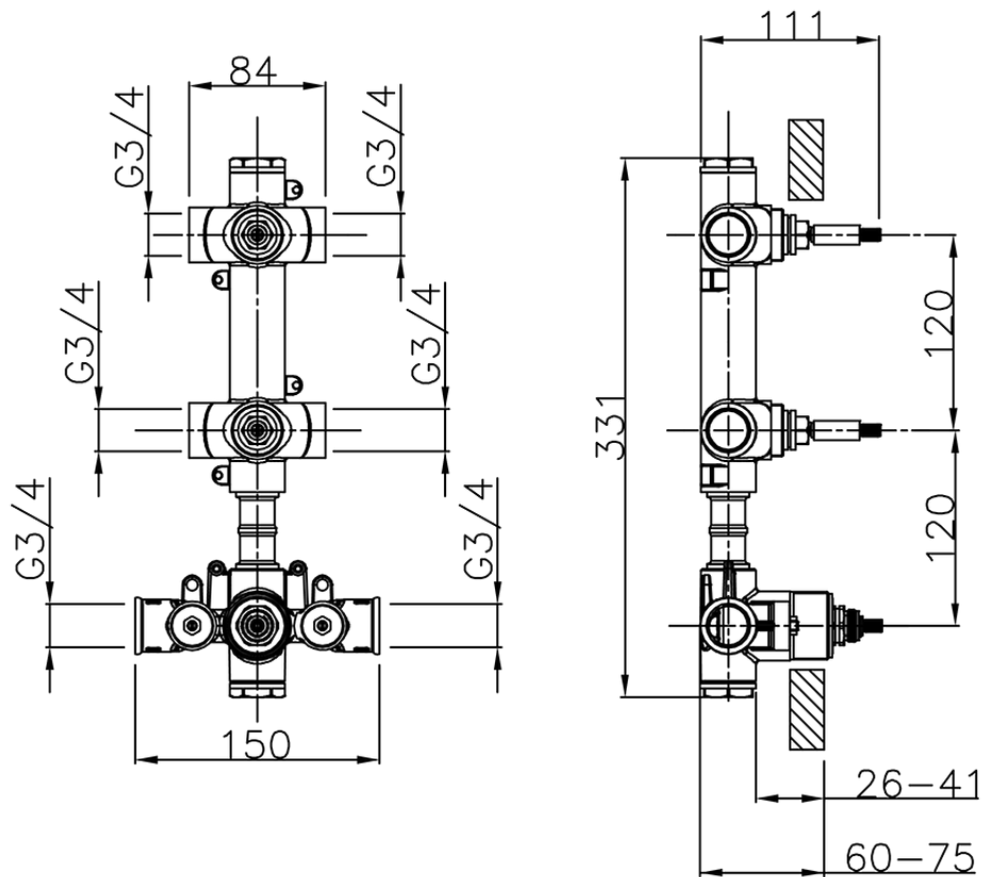

Cover Part for 2 Function Concealed Thermo Valve NUOVA KIRUNA_K201V200

K201V200

<https://en.huberitalia.com/cover-part-for-2-function-concealed-thermo-valve-nuova-kiruna-k201v200>

ZB01V200

<https://en.huberitalia.com/2-function-concealed-thermostatic-valve-concealed-zb01v200>