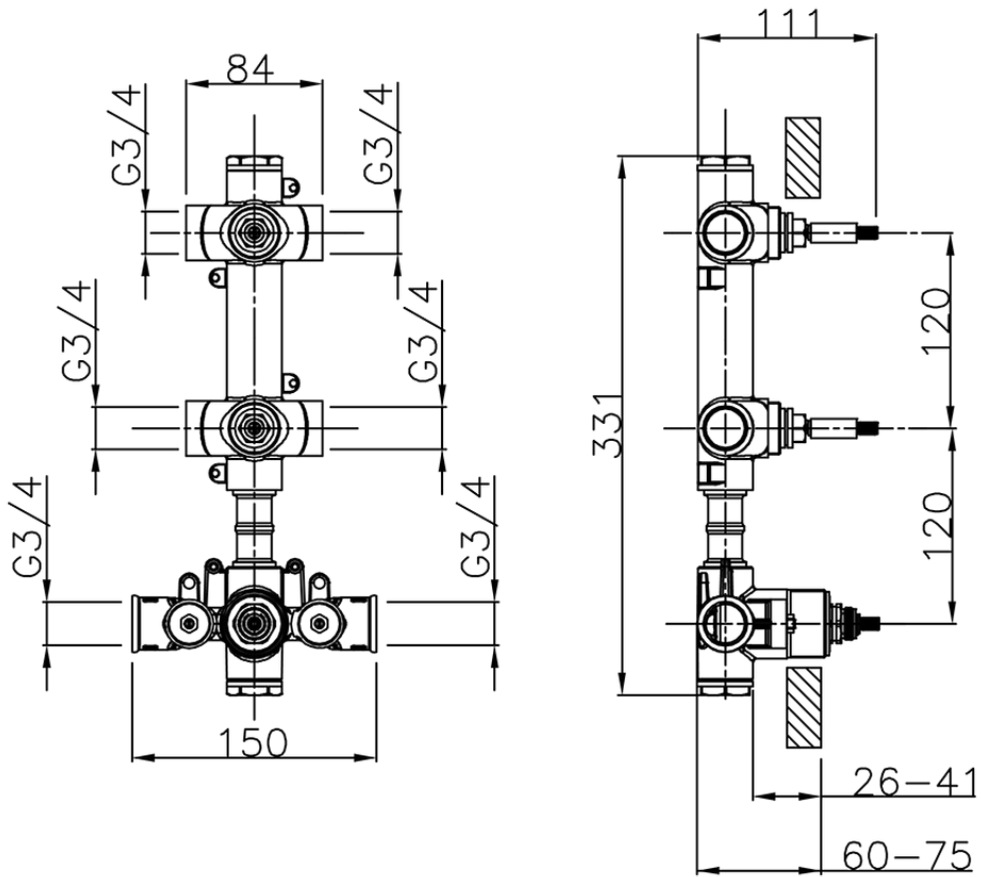

Cover Part for 2 Function Concealed Thermo Valve NUOVA KIRUNA_K201V200

K201V200

<https://en.huberitalia.com/cover-part-for-2-function-concealed-thermo-valve-nuova-kiruna-k201v200>

ZB01V200

<https://en.huberitalia.com/2-function-concealed-thermostatic-valve-concealed-zb01v200>