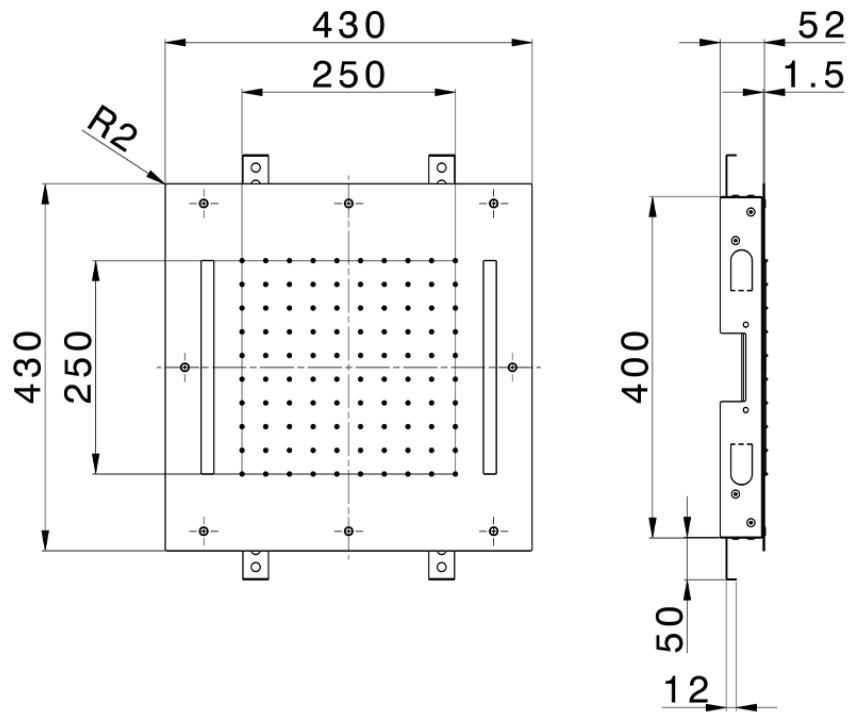

430x430 mm Chromotherapy Ceiling showerhead ZEN_ZS1C0050

ZS1C0050

<https://en.huberitalia.com/430x430-mm-chromotherapy-ceiling-showerhead-zen-zs1c0050>

2026-06-06