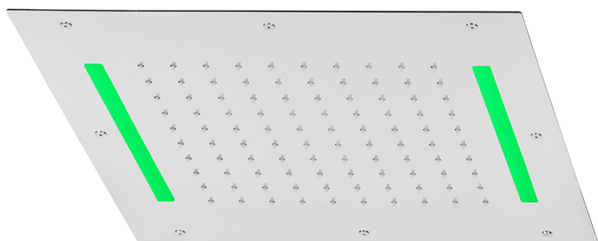

430x430 mm Chromotherapy Ceiling showerhead ZEN_ZS1C0050

MODEL **ZS1C0050**

430x430 mm Chromotherapy Ceiling showerhead, rain, chromotherapy functions, with remote control included, Stainless Steel AISI 304

AVAILABLE FINISHINGS

-  **D1** D1 Brushed Inox
-  **40** 40 Matt Black
-  **4Q** 4Q Matt White
-  **5G** 5G Rose Gold
-  **D2** D2 Polished Inox

CHARACTERISTICS

2026-06-06