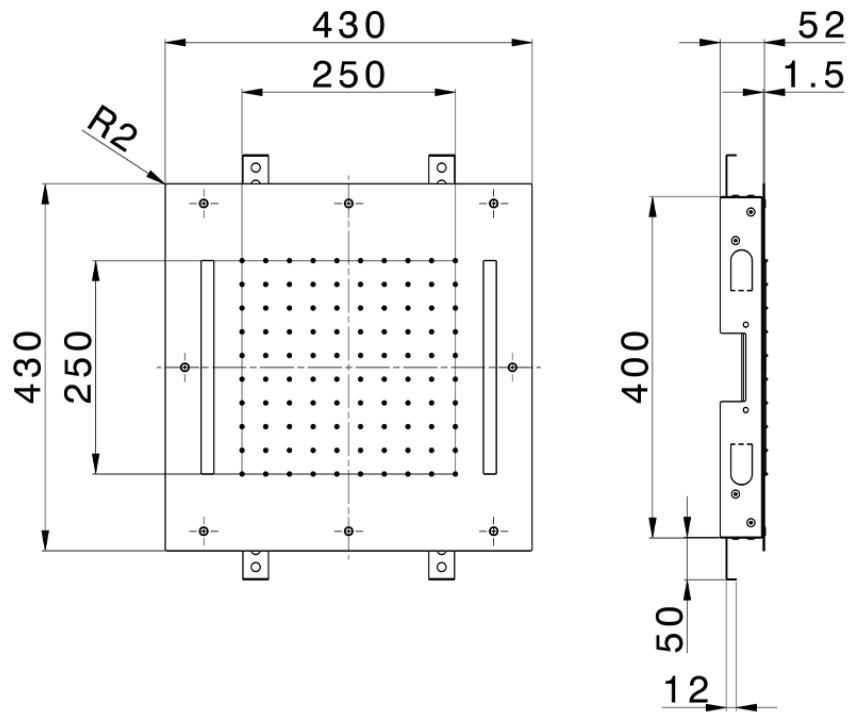

430x430 mm Chromotherapy Ceiling showerhead ZEN_ZS1C0050

ZS1C0050

<https://en.huberitalia.com/430x430-mm-chromotherapy-ceiling-showerhead-zen-zs1c0050>

2026-04-05