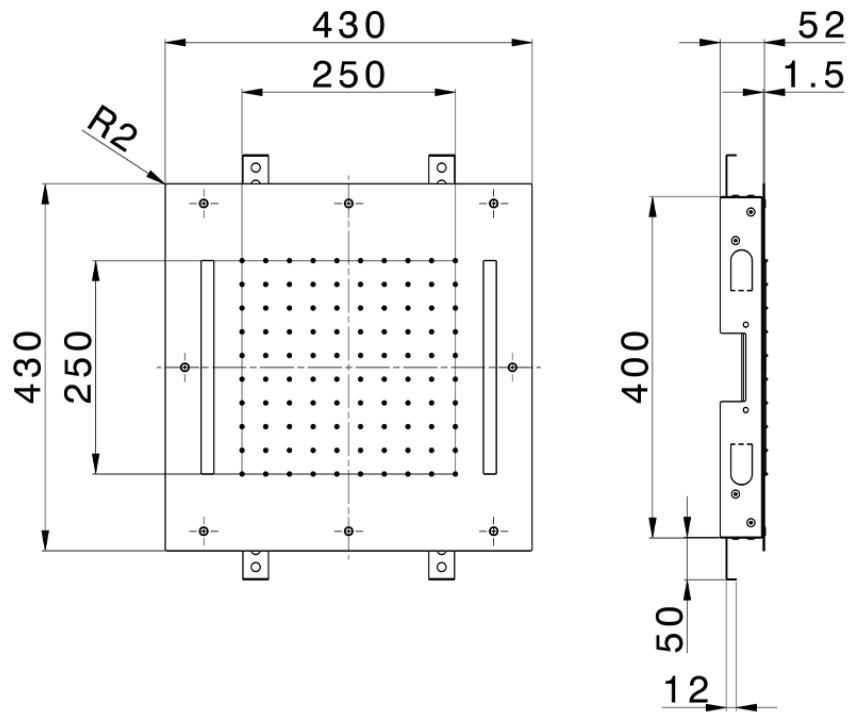

## 430x430 mm Chromotherapy Ceiling showerhead ZEN\_ZS1C0050

ZS1C0050

<https://en.huberitalia.com/430x430-mm-chromotherapy-ceiling-showerhead-zen-zs1c0050>

2026-04-06