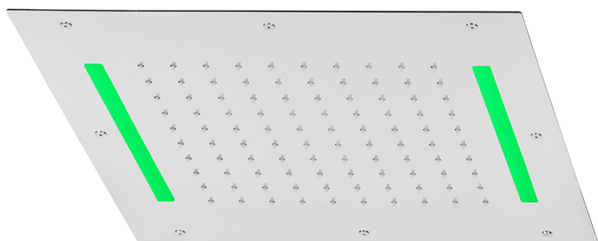

430x430 mm Chromotherapy Ceiling showerhead ZEN_ZS1C0050

MODEL **ZS1C0050**

430x430 mm Chromotherapy Ceiling showerhead, rain, chromotherapy functions, with remote control included, Stainless Steel AISI 304

AVAILABLE FINISHINGS

- **D1** D1 Brushed Inox
- **40** 40 Matt Black
- **4Q** 4Q Matt White
- **5G** 5G Rose Gold
- **D2** D2 Polished Inox

CHARACTERISTICS

2026-06-06