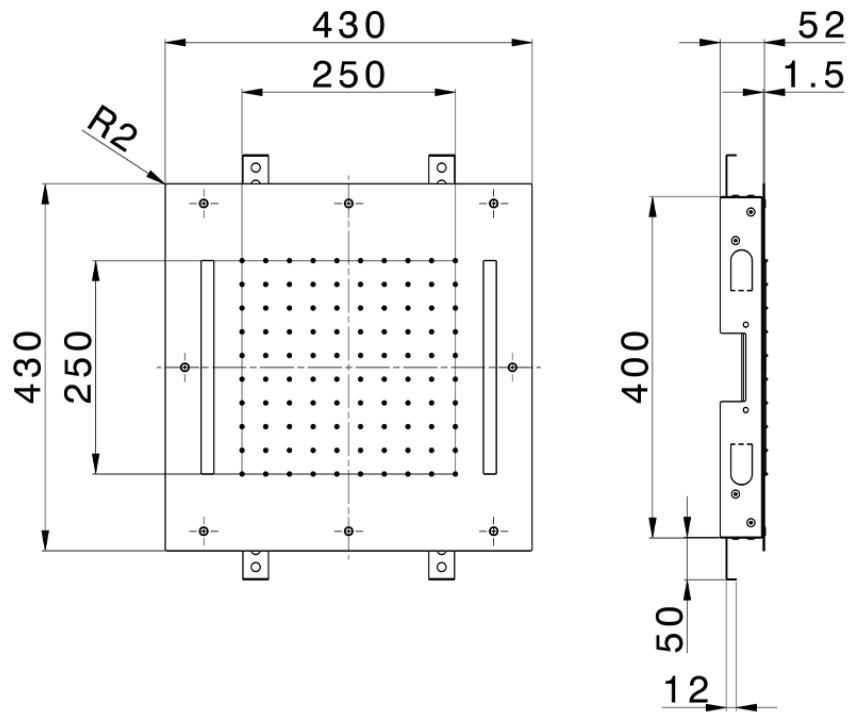

## 430x430 mm Chromotherapy Ceiling showerhead ZEN\_ZS1C0050

ZS1C0050

<https://en.huberitalia.com/430x430-mm-chromotherapy-ceiling-showerhead-zen-zs1c0050>

2026-04-08