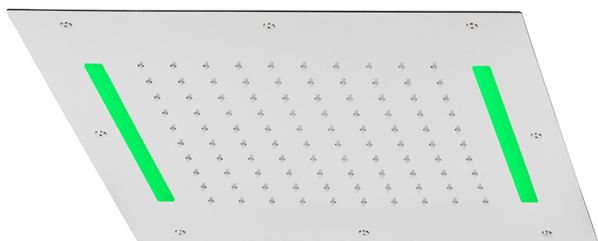

430x430 mm Chromotherapy Ceiling showerhead ZEN_ZS1C0050

MODEL **ZS1C0050**

430x430 mm Chromotherapy Ceiling showerhead, rain, chromotherapy functions, with remote control included, Stainless Steel AISI 304

AVAILABLE FINISHINGS

-  **D1** D1 Brushed Inox
-  **40** 40 Matt Black
-  **4Q** 4Q Matt White
-  **5G** 5G Rose Gold
-  **D2** D2 Polished Inox

CHARACTERISTICS

2026-03-18