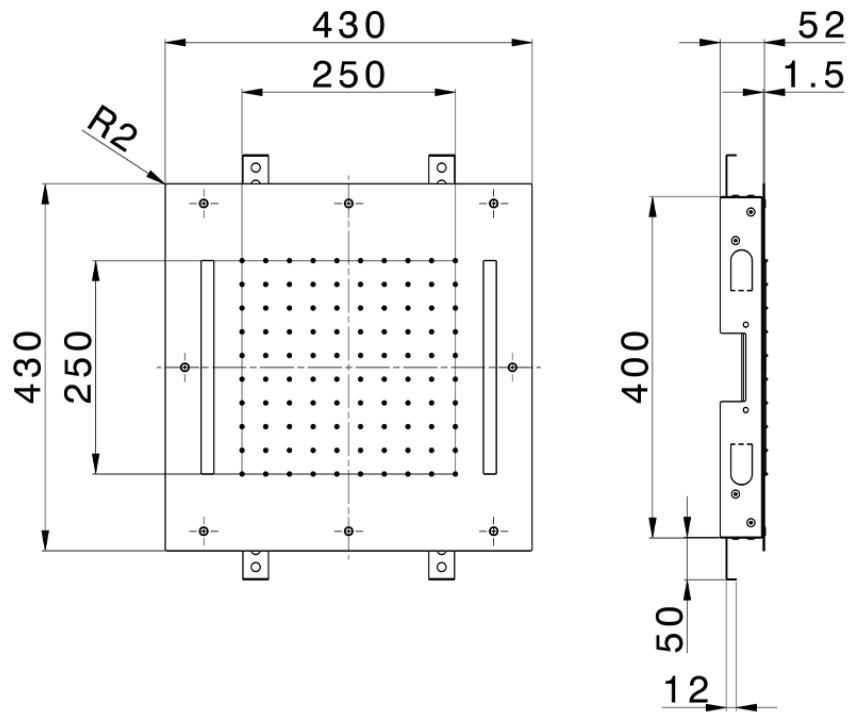

430x430 mm Chromotherapy Ceiling showerhead ZEN_ZS1C0050

ZS1C0050

<https://en.huberitalia.com/430x430-mm-chromotherapy-ceiling-showerhead-zen-zs1c0050>

2026-04-08