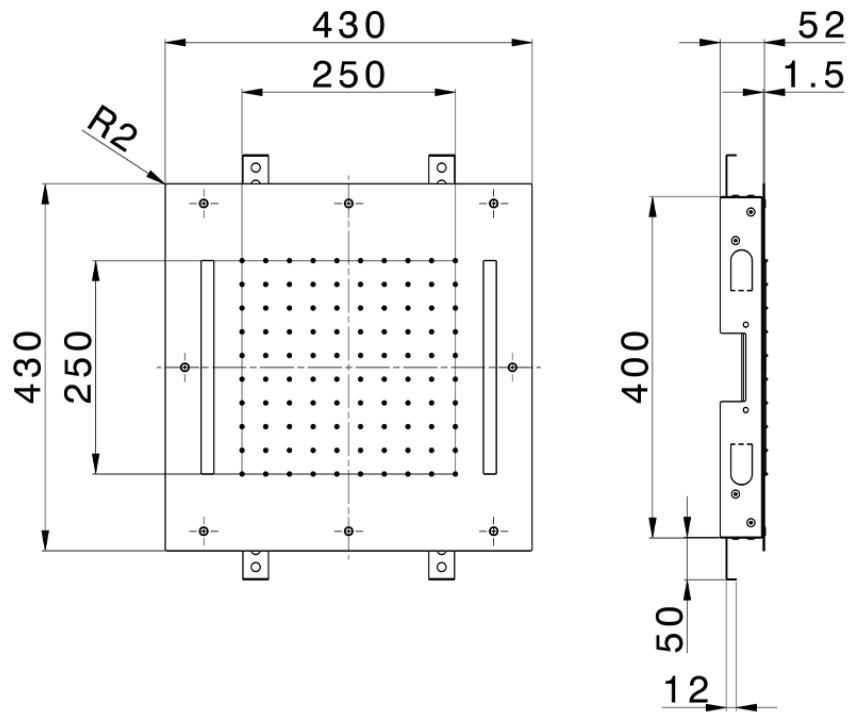

430x430 mm Chromotherapy Ceiling showerhead ZEN_ZS1C0050

ZS1C0050

<https://en.huberitalia.com/430x430-mm-chromotherapy-ceiling-showerhead-zen-zs1c0050>

2026-06-13