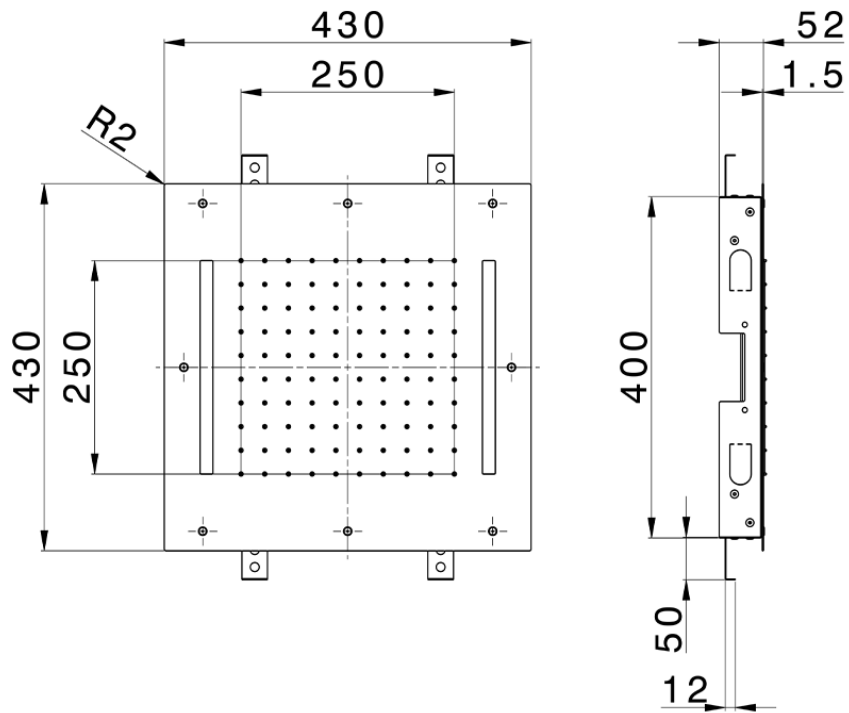

430x430 mm Chromotherapy Ceiling showerhead ZEN_ZS1C0050

ZS1C0050

<https://en.huberitalia.com/430x430-mm-chromotherapy-ceiling-showerhead-zen-zs1c0050>

2026-04-06