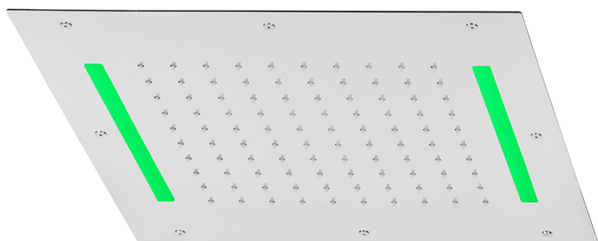

430x430 mm Chromotherapy Ceiling showerhead ZEN_ZS1C0050

MODEL **ZS1C0050**

430x430 mm Chromotherapy Ceiling showerhead, rain, chromotherapy functions, with remote control included, Stainless Steel AISI 304

AVAILABLE FINISHINGS

- **D1** D1 Brushed Inox
- **40** 40 Matt Black
- **4Q** 4Q Matt White
- **5G** 5G Rose Gold
- **D2** D2 Polished Inox

CHARACTERISTICS

2026-06-13