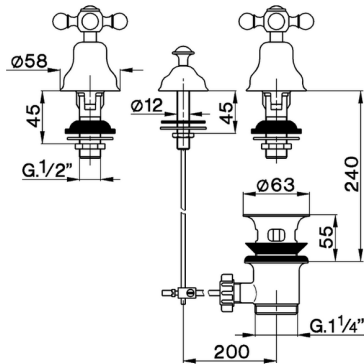

Bidet 3-holes mixer VICTORIAN_AC901210

MODEL **AC901210**

Bidet 3-holes mixer, with automatic 1"1/4 automatic pop-up waste, without spout

AVAILABLE FINISHINGS

- **21** 21 Chrome
- **27** 27 Old Bronze
- **2A** 2A Satin Brushed Nickel
- **2G** 2G Antique Gold
- **2W** 2W Brushed Gold

CHARACTERISTICS

2024-12-22