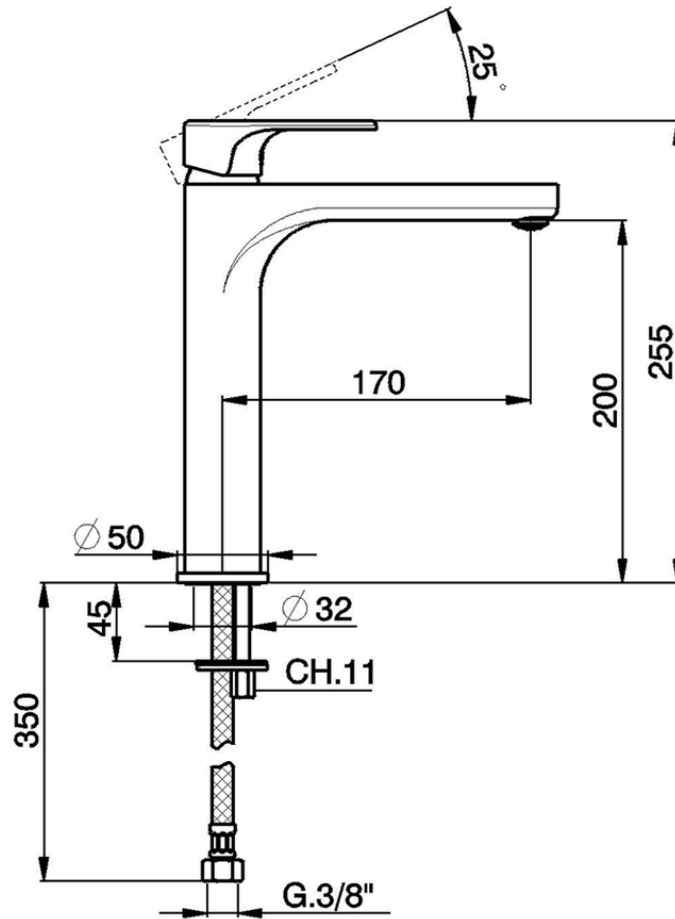

S.L. washbasin mixer- tall version - EnergySave H3_AH003545

AH003545

<https://en.huberitalia.com/s-l-washbasin-mixer-tall-version-energysave-h3-ah003545>

2025-04-24