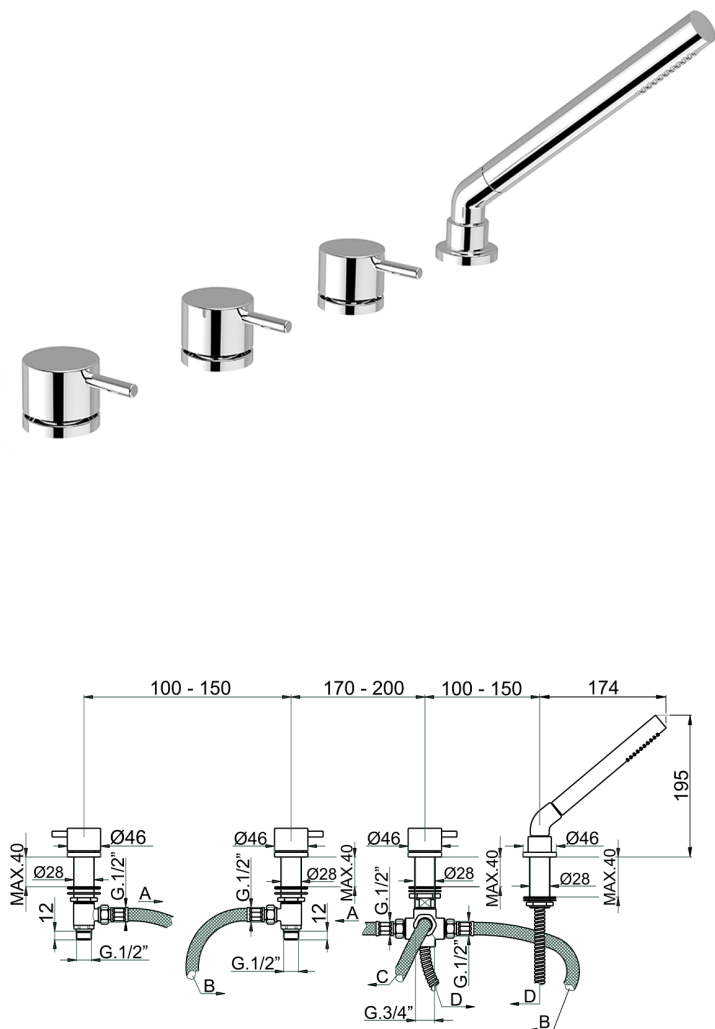

Deck-mounted 4-hole bath mixer M32_MT000290

MODEL **MT000290**

Deck-mounted 4-hole bath mixer, automatic diverter, 23 mm Brass One Spray handshower, 175 cm Brass flexible hose

AVAILABLE FINISHINGS

-  **21** 21 Chrome
-  **26** 26 Old Copper
-  **2F** 2F Brushed Nickel
-  **2W** 2W Brushed Gold
-  **40** 40 Matt Black
-  **4Q** 4Q Matt White