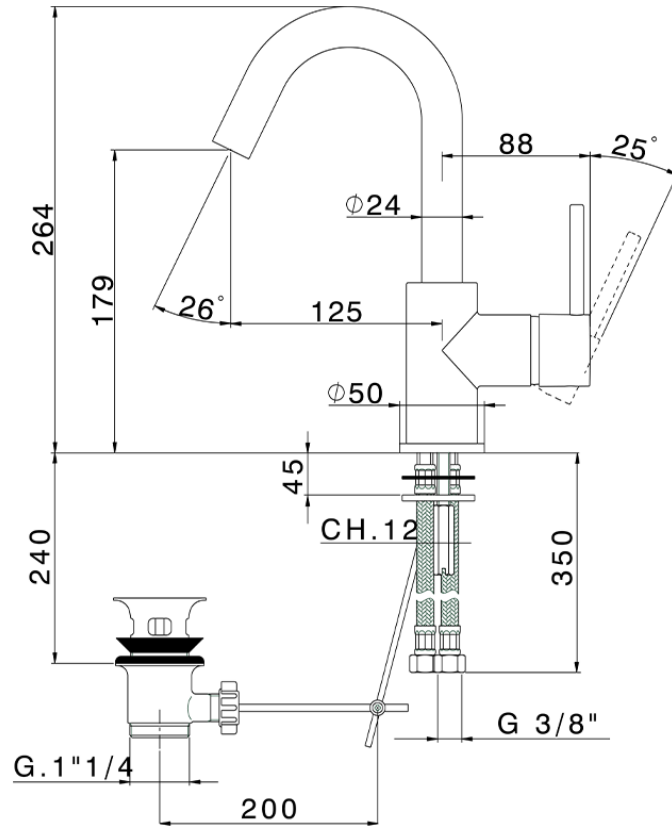

Single lever washbasin mixer EnergySave NUOVA KIRUNA_K2000475

K2000475

<https://en.huberitalia.com/single-lever-washbasin-mixer-energysave-nuova-kiruna-k2000475>

2024-11-15