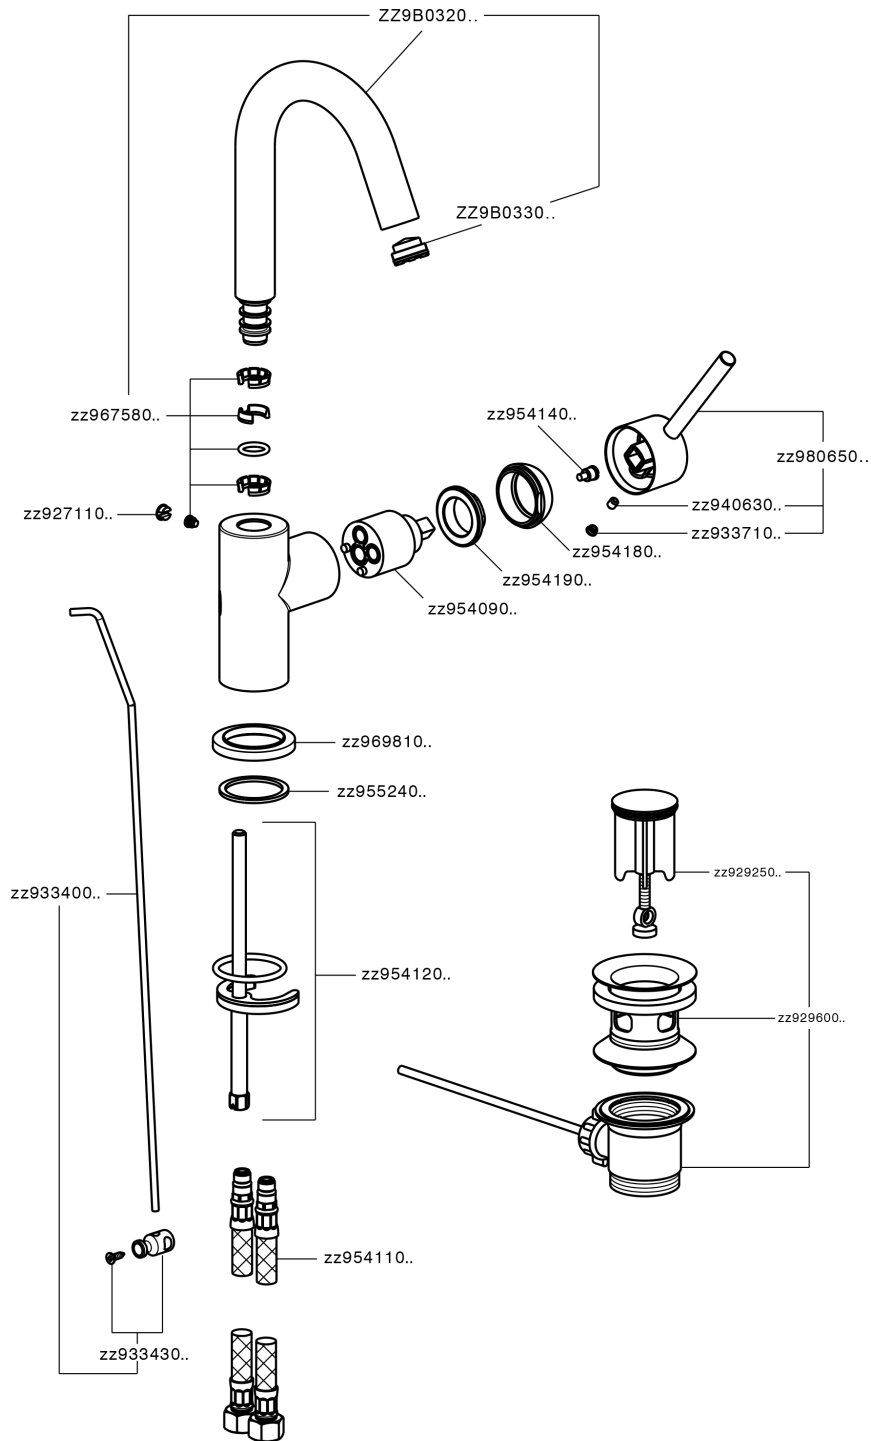

Single lever washbasin mixer EnergySave NUOVA KIRUNA_K2000475

K2000475

<https://en.huberitalia.com/single-lever-washbasin-mixer-energysave-nuova-kiruna-k2000475>

2024-11-15