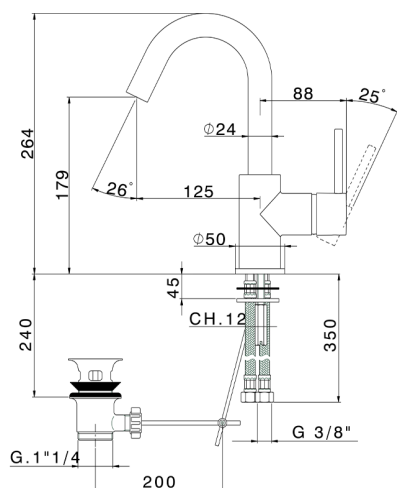

Single lever washbasin mixer EnergySave NUOVA KIRUNA_K2000475

MODEL **K2000475**

Single lever washbasin mixer EnergySave, swivel spout, with 1"1/4 automatic pop-up waste, G.3/8" stainless steel flexible hoses

AVAILABLE FINISHINGS

-  **21** 21 Chrome
-  **26** 26 Old Copper
-  **2F** 2F Brushed Nickel
-  **2W** 2W Brushed Gold
-  **40** 40 Matt Black
-  **4Q** 4Q Matt White

CHARACTERISTICS

Cartridge Spare Parts **ZZ95409000**

35 mm Cartridge

EcoStop

EcoStop feature limits water flow to approximately 50% of maximum output with one point of resistance on setting. Push slightly past the middle stop only when full water output is required. This will save water up to 50%.