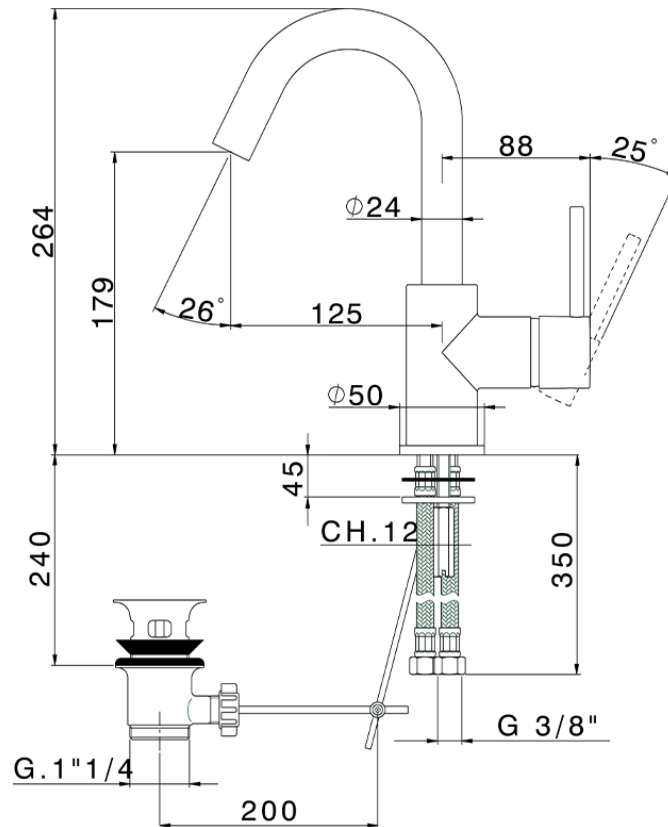

Single lever washbasin mixer EnergySave NUOVA KIRUNA_K2000475

K2000475

<https://en.huberitalia.com/single-lever-washbasin-mixer-energysave-nuova-kiruna-k2000475>

2024-11-15