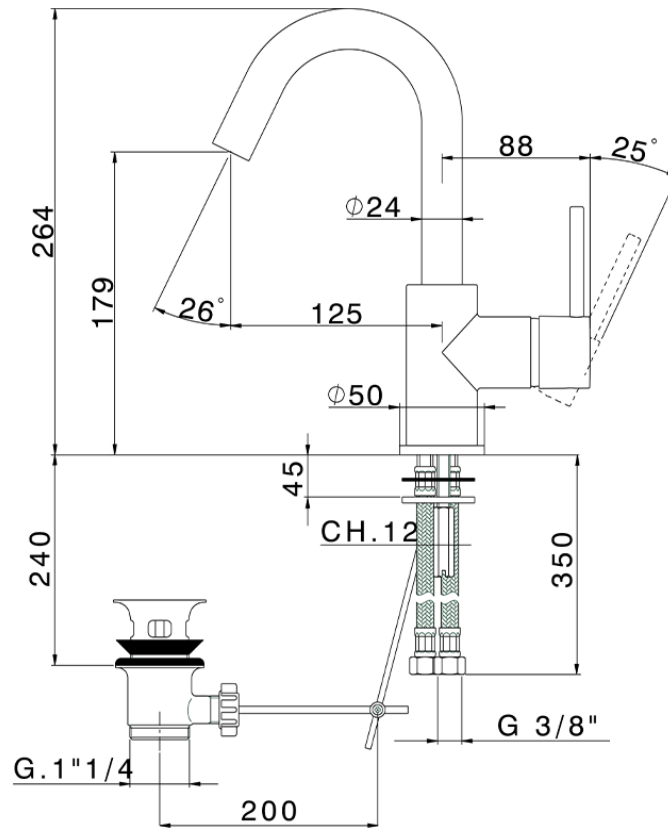

Single lever washbasin mixer EnergySave NUOVA KIRUNA_K2000475

K2000475

<https://en.huberitalia.com/single-lever-washbasin-mixer-energysave-nuova-kiruna-k2000475>

2024-11-15