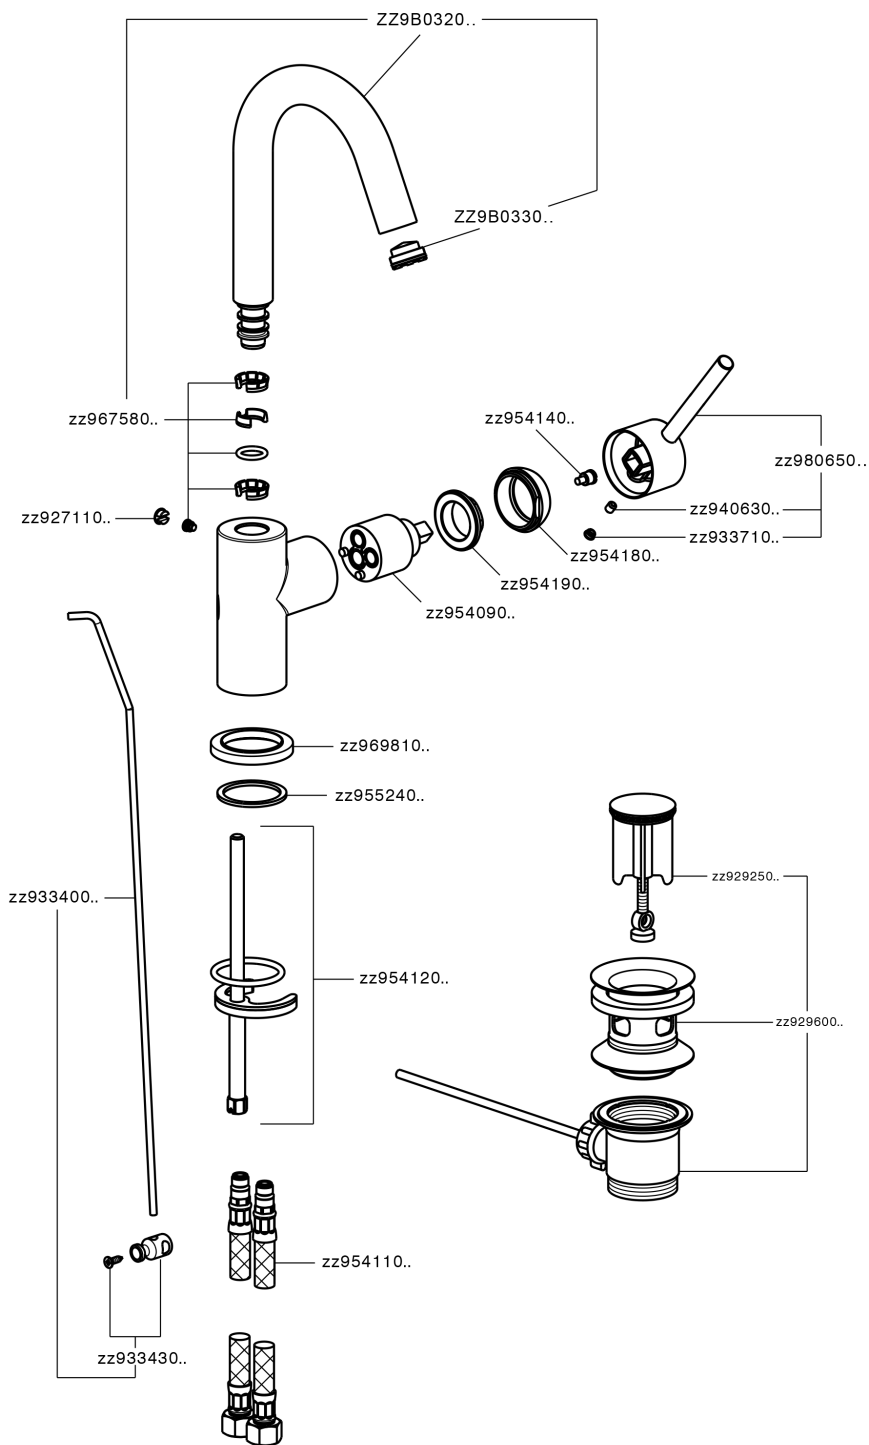

Single lever washbasin mixer EnergySave NUOVA KIRUNA_K2000475

K2000475

<https://en.huberitalia.com/single-lever-washbasin-mixer-energysave-nuova-kiruna-k2000475>

2024-11-15