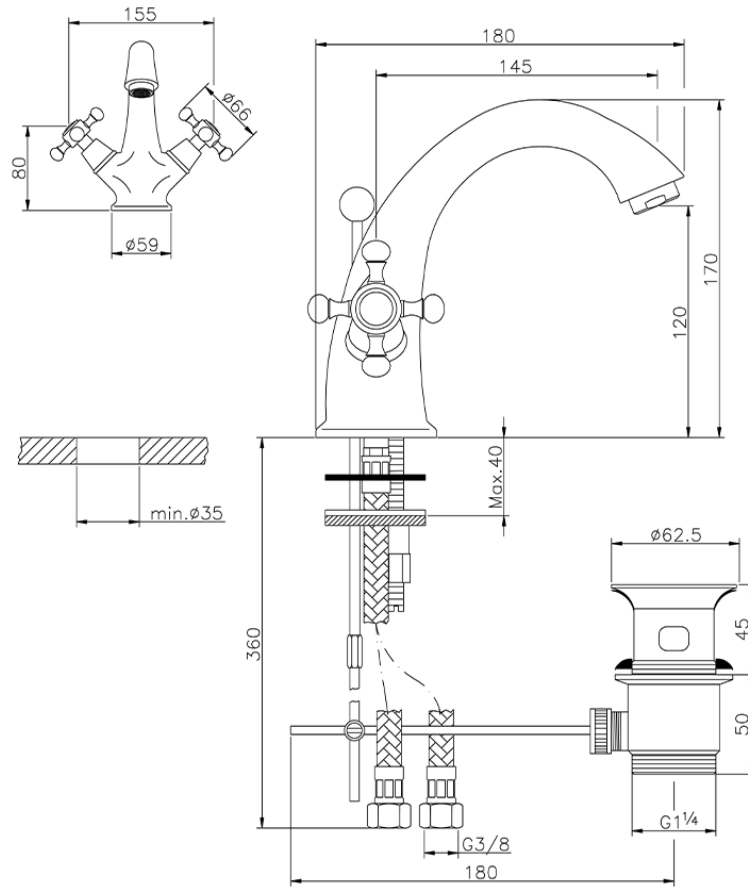

Single lever washbasin mixer VICTORIAN_VT000510

VT000510

<https://en.huberitalia.com/single-lever-washbasin-mixer-victorian-vt000510>

2024-11-23