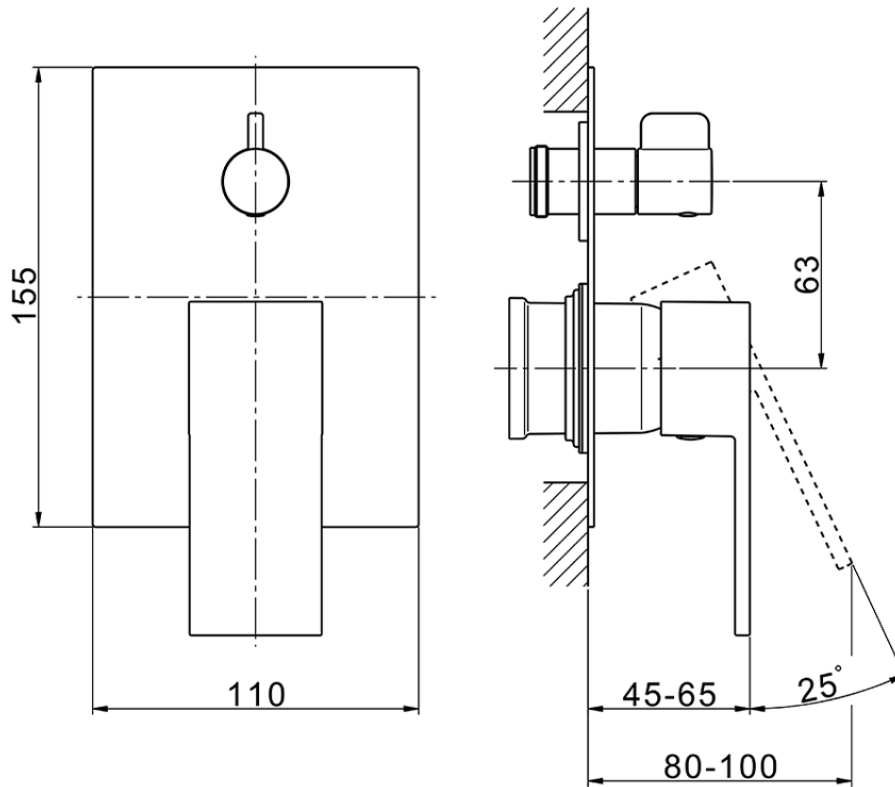

Exposed part for concealed 2-outlet mixer NUOVA EGO_NE002300

NE002300

<https://en.huberitalia.com/exposed-part-for-concealed-2-outlet-mixer-nuova-ego-ne002300>

Piastra/Plate/Plaque/Platte/Placa

2-3mm: XX 65-85

10mm: XX 60-80