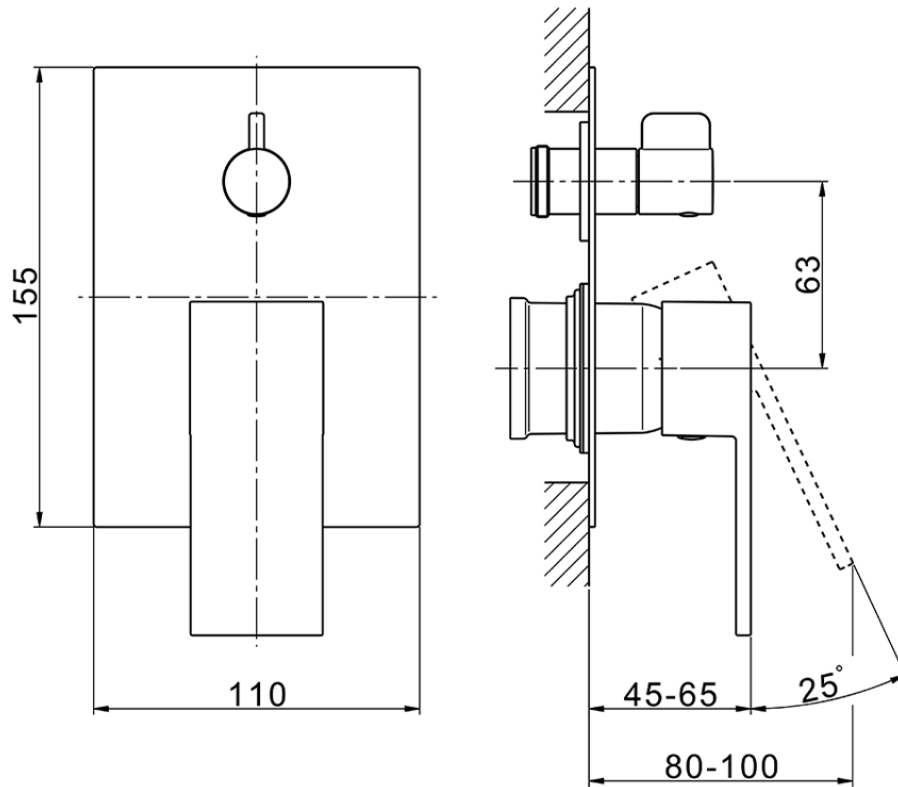

Exposed part for concealed 2-outlet mixer NUOVA EGO_NE002300

NE002300

<https://en.huberitalia.com/exposed-part-for-concealed-2-outlet-mixer-nuova-ego-ne002300>

Piastra/Plate/Plaque/Platte/Placa

2-3mm: XX 65-85

10mm: XX 60-80