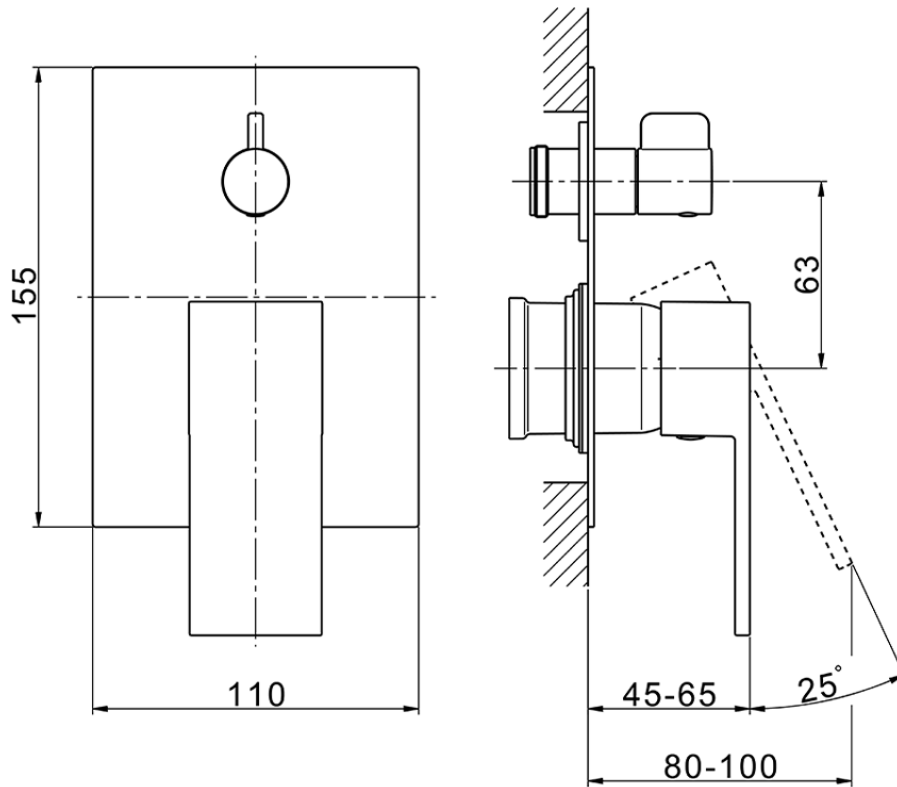

## Exposed part for concealed 2-outlet mixer NUOVA EGO\_NE002300

NE002300

<https://en.huberitalia.com/exposed-part-for-concealed-2-outlet-mixer-nuova-ego-ne002300>

Piastra/Plate/Plaque/Platte/Placa

2-3mm: XX 65-85

10mm: XX 60-80