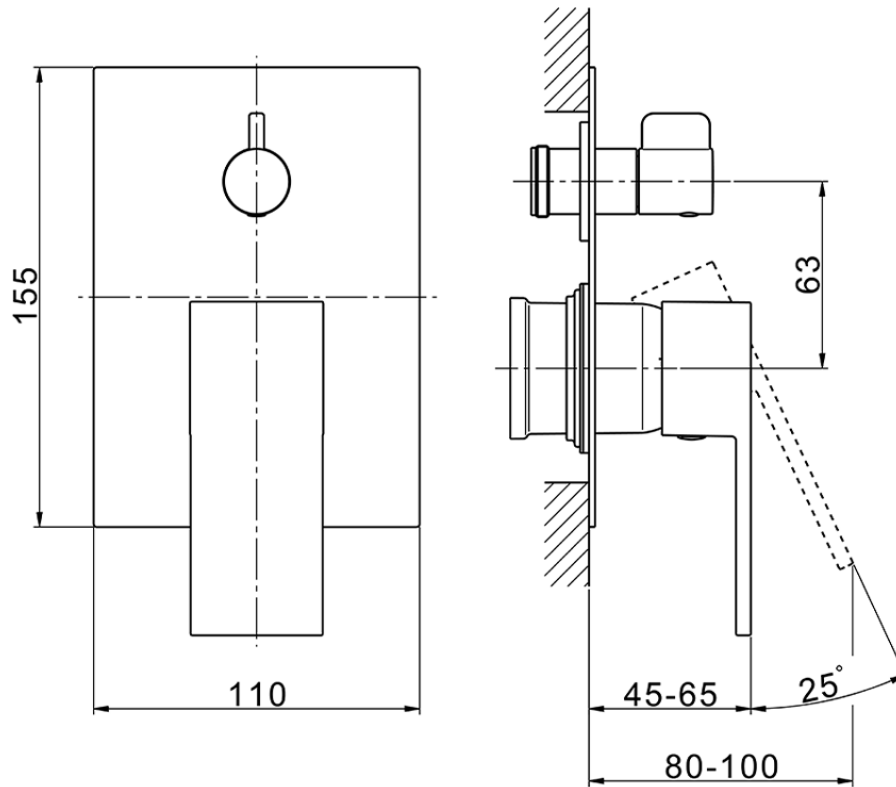

## Exposed part for concealed 2-outlet mixer NUOVA EGO\_NE002300

NE002300

<https://en.huberitalia.com/exposed-part-for-concealed-2-outlet-mixer-nuova-ego-ne002300>

Piastra/Plate/Plaque/Platte/Placa

2-3mm: XX 65-85

10mm: XX 60-80