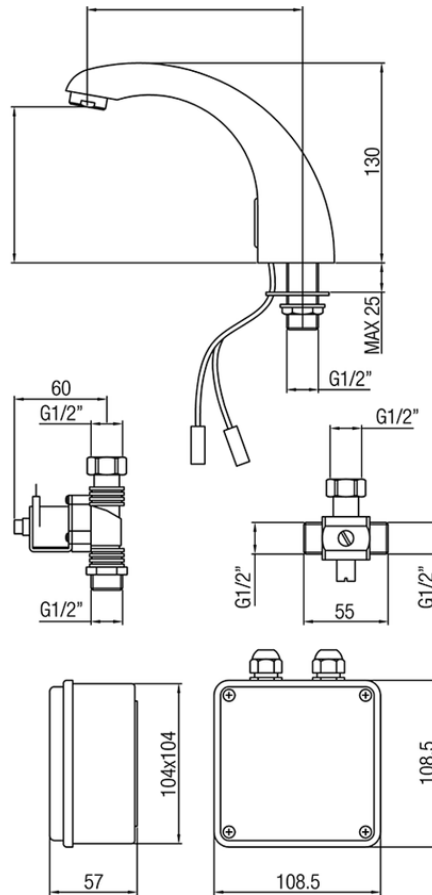

Washbasin electronic faucet COMMUNITY\_303E.01H.

303E.01H.

<https://en.huberitalia.com/washbasin-electronic-faucet-community-303e-01h>

2024-09-19