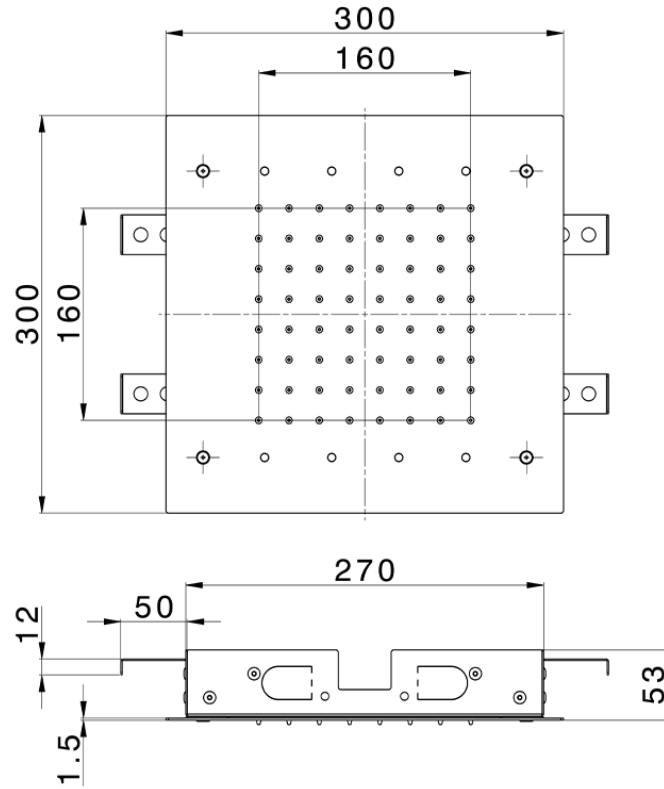

300x300 mm Ceiling showerheads ZEN_ZS1C0360

ZS1C0360

<https://en.huberitalia.com/300x300-mm-ceiling-showerheads-zen-zs1c0360>

2026-04-10