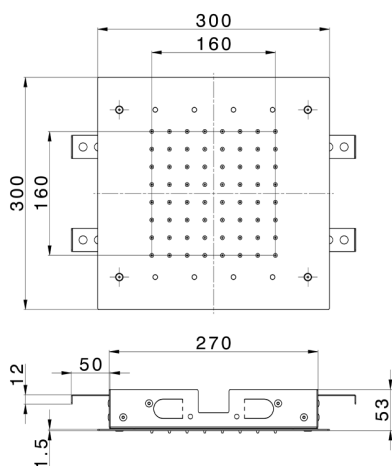

300x300 mm Ceiling showerheads ZEN_ZS1C0360

MODEL **ZS1C0360**

300x300 mm Ceiling showerheads, rain, chromotherapy functions, with remote control included, Stainless Steel AISI 304

AVAILABLE FINISHINGS

-  **D1** D1 Brushed Inox
-  **40** 40 Matt Black
-  **4Q** 4Q Matt White
-  **D2** D2 Polished Inox