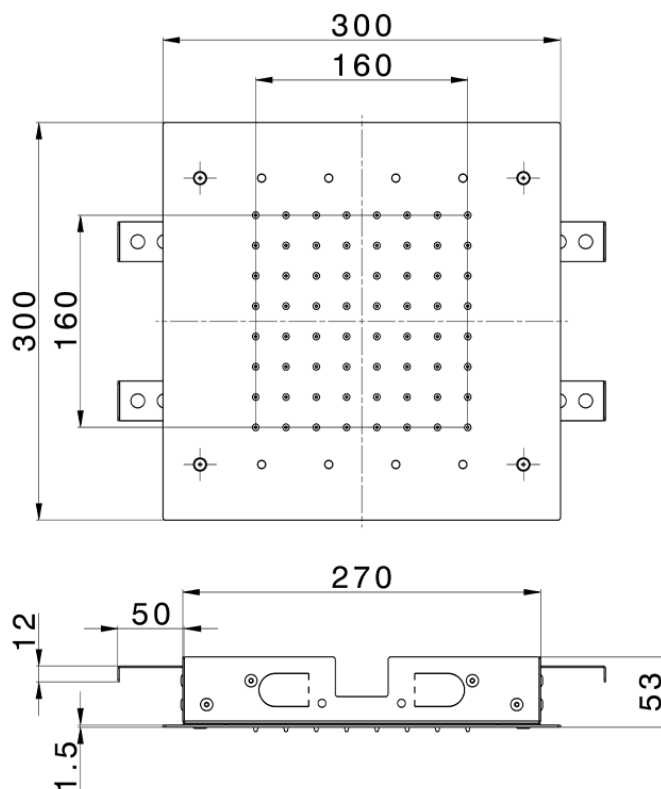

## 300x300 mm Ceiling showerheads ZEN\_ZS1C0360

ZS1C0360

<https://en.huberitalia.com/300x300-mm-ceiling-showerheads-zen-zs1c0360>

2026-06-13