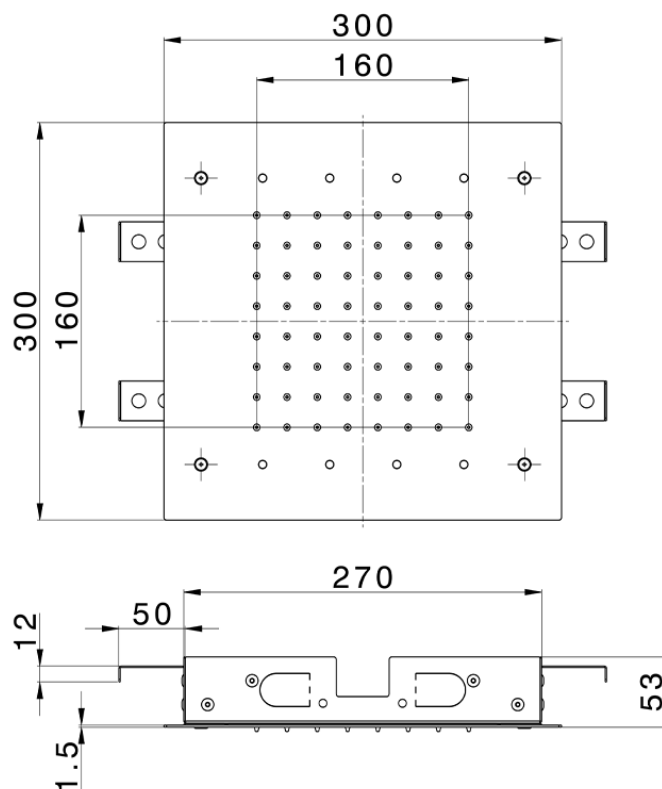

## 300x300 mm Ceiling showerheads ZEN\_ZS1C0360

ZS1C0360

<https://en.huberitalia.com/300x300-mm-ceiling-showerheads-zen-zs1c0360>

2026-04-25